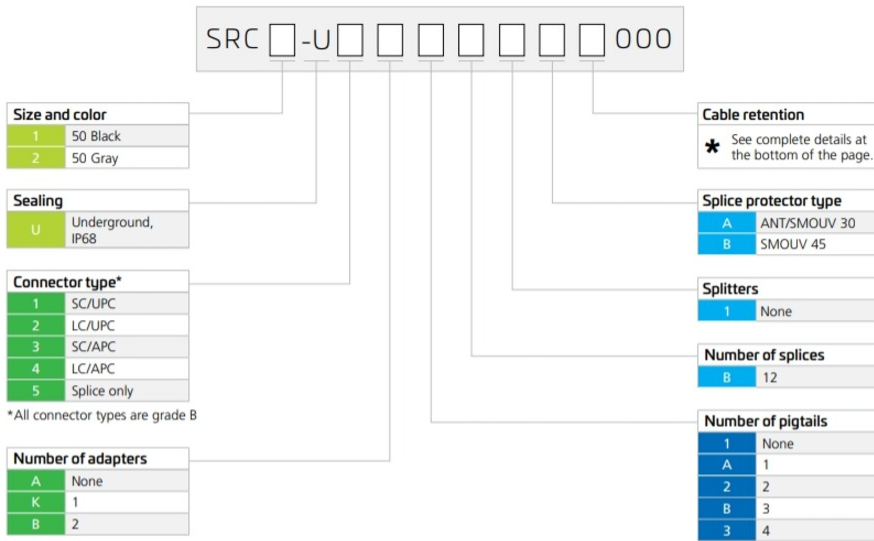

SRC1-U3B2A1BC000

Cable retention^a	Cable Termination Unit (CTU) options				
A None	B	C	D	E	F
B NVX-CR-MC-FT-NN					
C NVX-CR-MC-RD-NN	NVX-CR-MC-FT-NN	NVX-CR-MC-RD-NN	NVX-CR-SA-SM-NN	NVX-CR-TI-SM-NN	NVX-CR-DU-FL-NN
D NVX-CR-SA-SM-NN	- Flat cable - Metal clip - Range 3 x 5 to 4 x 8 mm	- Round cable - Metal clip - Range 4 to 6.2 mm	- Round cable - Dia up to 8 mm - Strength member - Aramid yarns - Single layer	- Round cable - Dia up to 8 mm - Aramid yarns - Single layer	- Round cable - Dia up to 6.2 mm - Aramid yarns - Dual layer - Compact length
E NVX-CR-TI-SM-NN	^a 2 cable attachments are supplied.				
F NVX-CR-DU-FL-NN					

Material Specifications

Material Type Impact-resistant polymer

Optical Specifications

Fiber Type G.657.A1 | G.657.A2 | G.657.B3

Environmental Specifications

Operating Temperature -40 °C to +70 °C (-40 °F to +158 °F)

Environmental Space Above ground | Below ground | Direct burial

Qualification Standards IEC 60529, IP68 + 2 m waterhead | IEC 61753-1, category G

UV Resistance UV stabilized