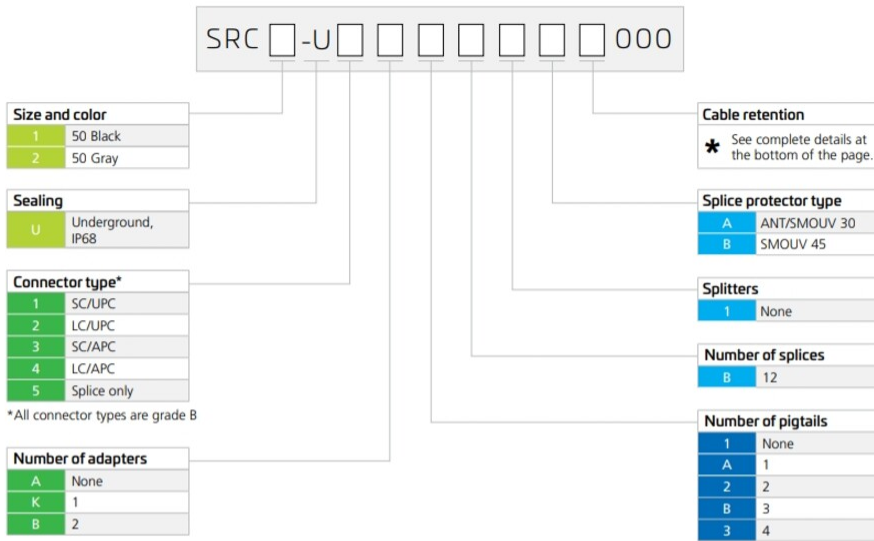

SRC1-U4K2A1BB000

Splice Tray Type Included	6-way, heat shrink
Splicing Capacity, maximum	6
Splicing Capacity, Single Fusion, maximum	6
Splicing Type, Supported	Single fusion
Splitter Type	No splitter
Splitter, quantity	0

Dimensions

Height	267 mm 10.512 in
Width	87 mm 3.425 in
Depth	49 mm 1.929 in
Cable Entry Drop Port Diameter	8 mm (0.31 in) mm

Ordering Tree

SRC1-U4K2A1BB000

Cable retention ^a	Cable Termination Unit (CTU) options				
A None	B	C	D	E	F
B NVX-CR-MC-FT-NN					
C NVX-CR-MC-RD-NN	NVX-CR-MC-FT-NN	NVX-CR-MC-RD-NN	NVX-CR-SA-SM-NN	NVX-CR-TI-SM-NN	NVX-CR-DU-FL-NN
D NVX-CR-SA-SM-NN	<ul style="list-style-type: none"> Flat cable Metal clip Range 3 x 5 to 4 x 8 mm 	<ul style="list-style-type: none"> Round cable Metal clip Range 4 to 6.2 mm 	<ul style="list-style-type: none"> Round cable Dia up to 8 mm Strength member Aramid yarns Single layer 	<ul style="list-style-type: none"> Round cable Dia up to 8 mm Aramid yarns Single layer 	<ul style="list-style-type: none"> Round cable Dia up to 6.2 mm Aramid yarns Dual layer Compact length
E NVX-CR-TI-SM-NN	^a 2 cable attachments are supplied.				
F NVX-CR-DU-FL-NN					