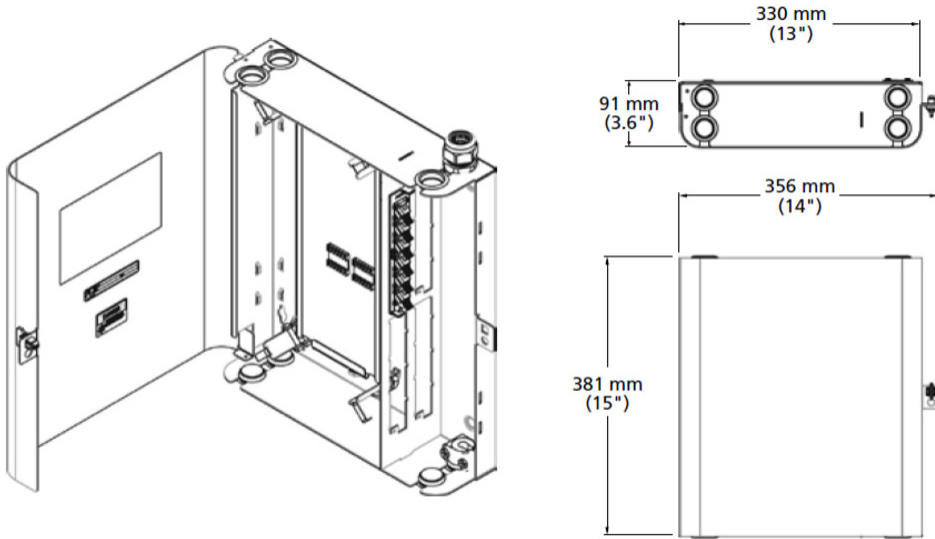

FL1-G7/01NA1-092

FL1000 Fiber Wall Box, 2-door, singlemode SC/UPC, 12 ports, with IFC stranded cable, stub at far end, 92 meters

- Ideal for small to medium fiber counts within communication rooms or closets at customer sites
- Provides demarcation access for the telecom carrier and the end-user by way of separate compartments
- Guarantees mechanical protection and fiber management for indoor and outdoor cable
- Fully customizable for patch-patch, splice-patch or for the storage of un-terminated (dark) fibers

Product Classification

Regional Availability	North America
Product Type	Fiber wall box
Product Series	FL1000

General Specifications

Application	Patching
Adapter Packs Included, quantity	2
Adapters, quantity	12
Cable Clamps, quantity	1
Cable Entry Location	Bottom left Bottom right Top left Top right
Cable Type	IFC - Stranded
Color	Putty white
Door, quantity	2
Front Door Type	Single hinged
Growth Configuration	Fully loaded
Interface	SC/UPC
Lock Type	Key lock
Mounting	Wall
Total Fibers, quantity	12
Total Ports, quantity	12

Dimensions

Height	433 mm 17.047 in
Width	511 mm 20.118 in

FL1-G7/01NA1-092

Depth	156.97 mm 6.18 in
Cable Length	229 m 751.312 ft

Outline Drawing

Material Specifications

Finish	Powder coated
Material Type	Steel