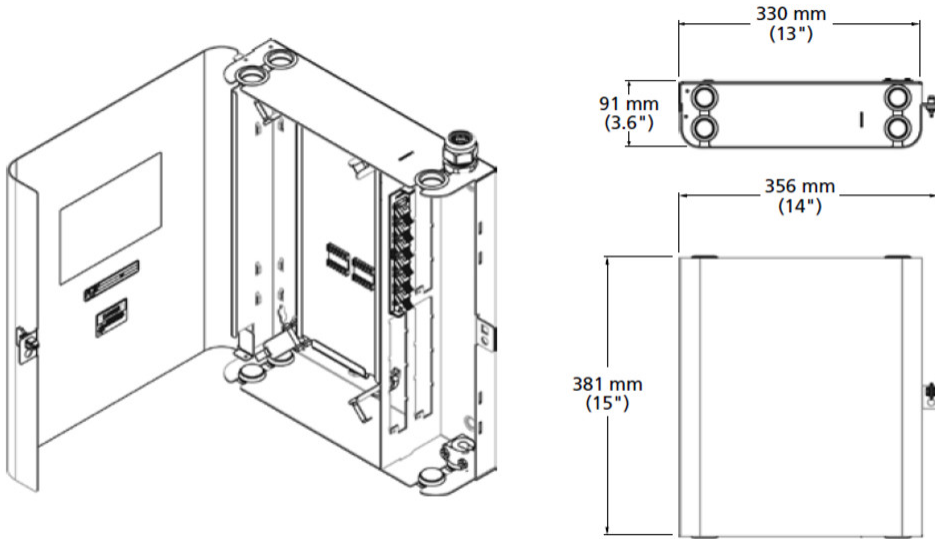

FL1-H7/02HD1-183

FL1000 Fiber Wall Box, 2-door, singlemode SC/UPC, 24 ports, with indoor/outdoor black jacket cable, stub at far end, 183 meters

- Ideal for small to medium fiber counts within communication rooms or closets at customer sites
- Provides demarcation access for the telecom carrier and the end-user by way of separate compartments
- Guarantees mechanical protection and fiber management for indoor and outdoor cable
- Fully customizable for patch-patch, splice-patch or for the storage of un-terminated (dark) fibers

Product Classification

Regional Availability	North America
Product Type	Fiber wall box
Product Series	FL1000

General Specifications

Application	Patching
Adapter Packs Included, quantity	2
Adapters, quantity	12
Cable Clamps, quantity	1
Cable Entry Location	Bottom left Bottom right Top left Top right
Cable Type	IFC - Stranded
Color	Putty white
Door, quantity	2
Front Door Type	Single hinged
Growth Configuration	Fully loaded
Interface	SC/UPC
Lock Type	Key lock
Mounting	Wall
Total Fibers, quantity	12
Total Ports, quantity	12

Dimensions

Height	433 mm 17.047 in
Width	511 mm 20.118 in

FL1-H7/02HD1-183

Depth	156.97 mm 6.18 in
Cable Length	229 m 751.312 ft

Outline Drawing

Material Specifications

Finish	Powder coated
Material Type	Steel