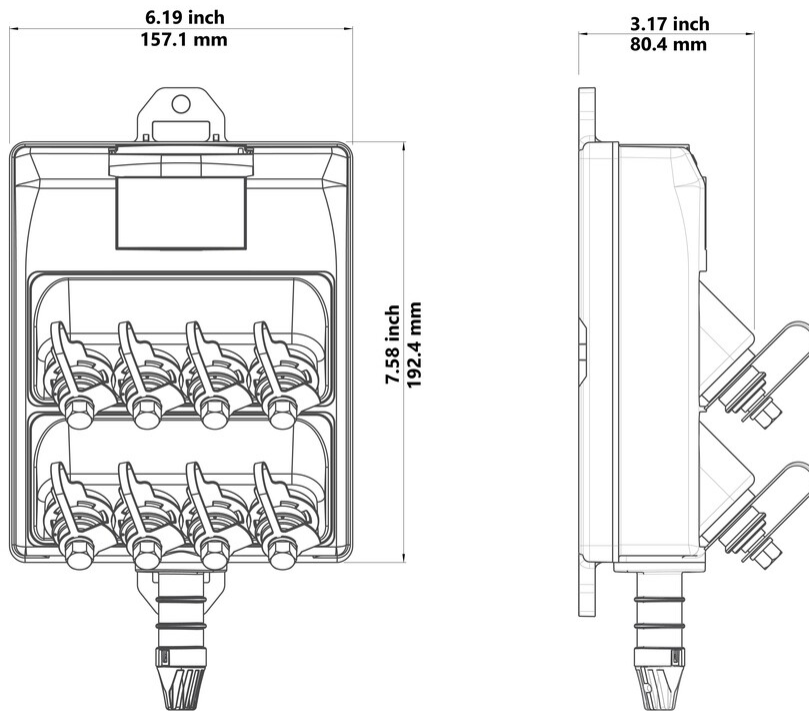

## General Specifications

<b>Cable Type</b>	Toneable - Flat - Loose Tube
<b>Cable, quantity</b>	1
<b>Distribution Type</b>	1 x 4 splitter
<b>Drop Port Type</b>	Hardened full-size SC/APC
<b>Drop Port, quantity</b>	4
<b>Enclosure Color</b>	Black (RAL 9005)
<b>Forward Port Type</b>	Hardened multi-fiber (HMFOC) jack, male/pinned
<b>Forward Port, quantity</b>	1
<b>Mounting</b>	Handhole   Pedestal   Pole   Strand
<b>Port Type</b>	Hardened full-size SC/APC
<b>Port, quantity</b>	5

## Dimensions

<b>Height</b>	80 mm   3.15 in
<b>Width</b>	157 mm   6.19 in
<b>Length</b>	192 mm   7.58 in
<b>Cable Stub Length</b>	228 m   750 ft
<b>Cable Outer Diameter</b>	4.3 x 8.0 mm (0.17 x 0.31 in)

## Dimension Drawing