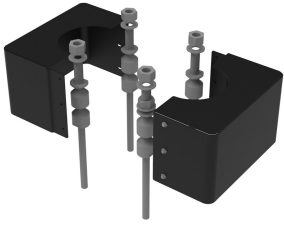

860641257 | BREAKAWAY BOLT AND COVER KIT

Break away bolt kit for poles with less than 930 pounds total mass, per AASHTO

Product Classification

Product Type	Pole Accessory
Product Brand	Metro Cell
Ordering Note	ANDREW® standard product with terms
Warranty	One year

General Specifications

Color	Light Gray (RAL 7035)
Color Options	Black (RAL 9005) Black Green (RAL 6012) Brown (RAL 8014) Green (RAL 6005) Metallic Silver