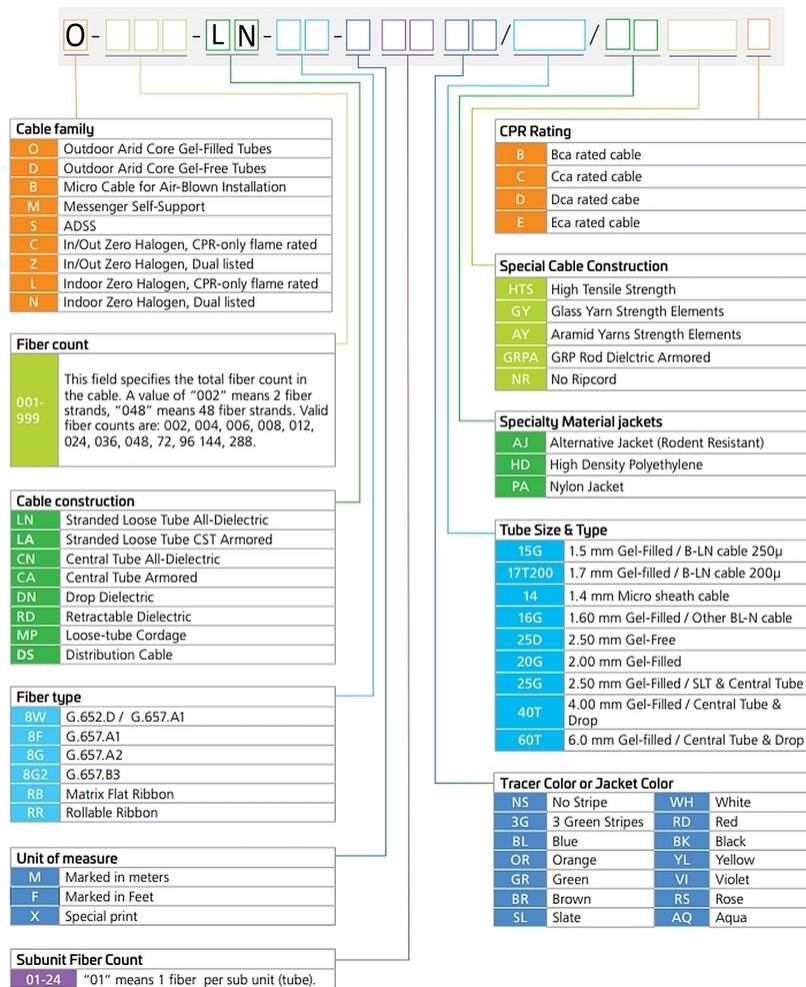

O-LN

Base Product

Fiber Optic Cable, Outdoor Arid Core Gel-Filled Tubes, Stranded Loose Tube All-Dielectric

- CommScope's outside plant fiber cables are made with high-performance, standards-compliant materials
- The portfolio includes both armored and dielectric designs available with dry or gel-filled tubes
- Superior mechanical and optical performance with unmatched stability and quality

Product Classification

Regional Availability	Asia Australia/New Zealand EMEA Latin America North America
Portfolio	CommScope®
Product Type	Fiber OSP cable
Product Series	O-LN

General Specifications

Cable Type	Loose tube
Construction Type	All Dielectric
Subunit Type	Gel-filled

Ordering Tree

O-LN

Environmental Specifications

Environmental Space Aerial, lashed | Buried