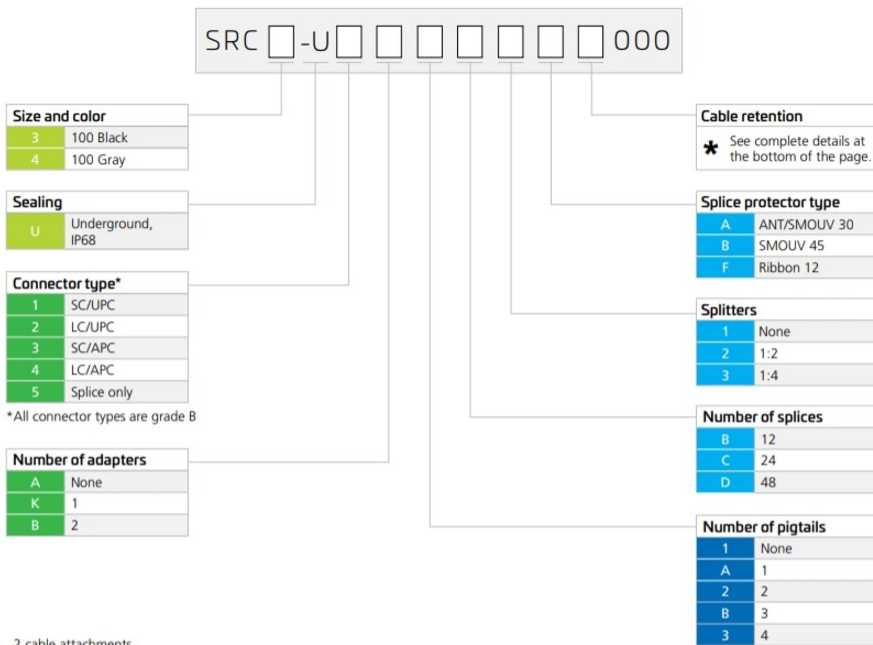

SRC3-U5A1B3BB000

Splicing Capacity, maximum	12
Splicing Capacity, Single Fusion, maximum	12
Splicing Type, Supported	Single fusion
Split Ratio	Symmetrical
Splitter Type	1 x 4 1 x 4
Splitter, quantity	1

Dimensions

Height	267 mm 10.512 in
Width	117 mm 4.606 in
Depth	49 mm 1.929 in
Cable Entry Drop Port Diameter	8 mm (0.31 in) mm

Ordering Tree

SRC3-U5A1B3BB000

2 cable attachments are supplied.

Cable retention*	Cable Termination Unit (CTU) options					
A	None	B	C	D	E	F
B	NVX-CR-MC-FT-NN					
C	NVX-CR-MC-RD-NN	NVX-CR-MC-FT-NN	NVX-CR-MC-RD-NN	NVX-CR-SA-SM-NN	NVX-CR-TI-SM-NN	NVX-CR-DU-FL-NN
D	NVX-CR-SA-SM-NN	• Flat cable	• Round cable	• Round cable	• Round cable	• Round cable
E	NVX-CR-TI-SM-NN	• Metal clip	• Metal clip	• Dia up to 8 mm	• Dia up to 8 mm	• Dia up to 6.2 mm
F	NVX-CR-DU-FL-NN	• Range 3 x 5 to 4 x 8 mm	• Range 4 to 6.2 mm	• Strength member	• Aramide yarns	• Aramide yarns
G	4xNVX-CR-MC-FT-NN			• Aramide yarns	• Single layer	• Dual layer
H	4xNVX-CR-MC-RD-NN			• Single layer		• Compact length
I	4xNVX-CR-SA-SM-NN					
J	4xNVX-CR-TI-SM-NN					
K	4xNVX-CR-DU-FL-NN					
L	2xNVX-CR-MC-FT-NN and 2xNVX-CR-MC-RD-NN					