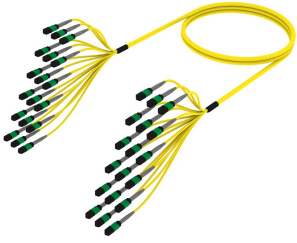

UGGQXQXTM

Base Product

Ultra Low Loss (ULL) Singlemode MPO8 (Pinned) to MPO8 (Pinned), Fiber Trunk Cable Assembly, 144-Fiber, Plenum

Product Classification

Regional Availability	Asia Australia/New Zealand China Europe India Latin America Middle East/Africa North America
Portfolio	CommScope®
Product Type	Fiber trunk cable assembly
Product Brand	Propel SYSTIMAX ULL
Ordering Note	For additional jacket colors, please contact a CommScope Sales Representative For lengths greater than 999 ft (304 m), orders must be in meters Minimum length may vary based on cable configuration

General Specifications

Connector A, quantity	18
Color, boot A	Gray
Color, connector A	Green
Connector B, quantity	18
Color, boot B	Gray
Color, connector B	Green
Construction Type	Stranded
Furcation Color	Yellow
Interface, Connector A	MPO-08/APC Male
Interface, Connector B	MPO-08/APC Male
Jacket Color	Yellow
Polarity	Method B Enhanced (ULL)
Fibers per Subunit, quantity	8
Total Fibers, quantity	144

Dimensions

UGGQXQXTM

Breakout Length	22 in
Cable Assembly Length Range (m)	3 – 305
Cable Assembly Length Range (ft)	10 – 999

Ordering Tree

Mechanical Specifications

Cable Retention Strength, maximum	11.24 lb @ 0 ° 4.40 lb @ 90 °
--	---------------------------------