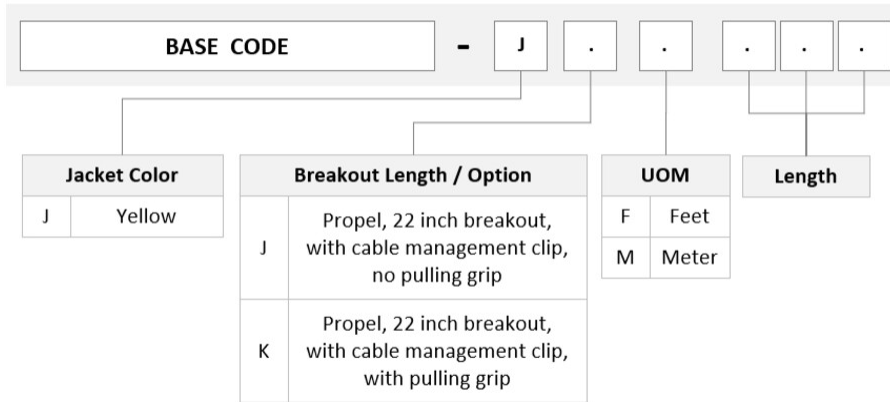

UGGQXUCTU

Ordering Tree

Mechanical Specifications

Cable Retention Strength, maximum 11.24 lb @ 0 ° | 4.40 lb @ 90 °

Optical Specifications

Fiber Mode Singlemode
Fiber Type G.657.A2, TeraSPEED®

Environmental Specifications

Operating Temperature -10 °C to +60 °C (+14 °F to +140 °F)
Environmental Space Indoor | Plenum

Regulatory Compliance/Certifications

Agency	Classification
ANATEL	Compliant
ISO 9001:2015	Designed, manufactured and/or distributed under this quality management system

Included Products

760248108 - Fiber indoor cable, Plenum MPO Trunk, 64 fiber multi-unit with 8 fiber subunits, Singlemode G.657.A2/B2, Feet jacket marking, Yellow jacket color