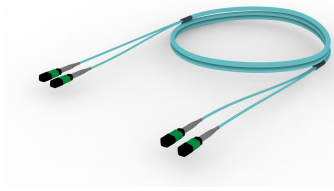

## Base Product

Ultra Low Loss (ULL) OM4 MPO8 APC (Pinned) to MPO8 APC (Pinned), Fiber Trunk Cable Assembly, 16-Fiber, Plenum

## Product Classification

<b>Regional Availability</b>	Asia   Australia/New Zealand   China   Europe   India   Latin America   Middle East/Africa   North America
<b>Portfolio</b>	CommScope®
<b>Product Type</b>	Fiber trunk cable assembly
<b>Product Brand</b>	Propel   SYSTIMAX ULL
<b>Ordering Note</b>	For additional jacket colors, please contact a CommScope Sales Representative   For lengths greater than 999 ft (304 m), orders must be in meters   Minimum length may vary based on cable configuration

## General Specifications

<b>Connector A, quantity</b>	2
<b>Color, boot A</b>	Gray
<b>Color, connector A</b>	Green
<b>Connector B, quantity</b>	2
<b>Color, boot B</b>	Gray
<b>Color, connector B</b>	Green
<b>Construction Type</b>	Stranded
<b>Furcation Color</b>	Aqua
<b>Interface, Connector A</b>	MPO-08/APC Male
<b>Interface, Connector B</b>	MPO-08/APC Male
<b>Jacket Color</b>	Aqua
<b>Polarity</b>	Method B Enhanced (ULL)
<b>Fibers per Subunit, quantity</b>	8
<b>Total Fibers, quantity</b>	16

## Included Products

- |                       |   |  |
|-----------------------|---|--|
| 760248179             | - | Fiber indoor cable, LazrSPEED® Plenum MPO Trunk, 16 fiber with 8 fiber subunits, Multimode |
| P-016-MP-5K-F08AQ/20T |   | OM4, Feet jacket marking, Aqua jacket color  |
| 860662230             | - | MPO8,U LL,Multimode,MALE,APC,GREEN,2 mm  |