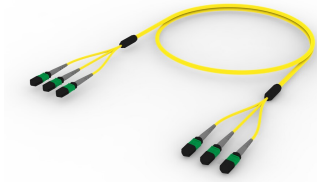

UJGQXQXTF

Base Product

Ultra Low Loss (ULL) Singlemode MPO8 (Pinned) to MPO8 (Pinned), Fiber Trunk Cable Assembly, 24-Fiber, Dual Rated (OFNR/LSZH)

Product Classification

Regional Availability	Asia Australia/New Zealand China Europe India Latin America Middle East/Africa North America
Portfolio	CommScope®
Product Type	Fiber trunk cable assembly
Product Brand	Propel SYSTIMAX ULL
Ordering Note	For additional jacket colors, please contact a CommScope Sales Representative For lengths greater than 999 ft (304 m), orders must be in meters Minimum length may vary based on cable configuration

General Specifications

Connector A, quantity	3
Color, boot A	Gray
Color, connector A	Green
Connector B, quantity	3
Color, boot B	Gray
Color, connector B	Green
Construction Type	Stranded
Furcation Color	Yellow
Interface, Connector A	MPO-08/APC Male
Interface, Connector B	MPO-08/APC Male
Jacket Color	Yellow
Polarity	Method B Enhanced (ULL)
Fibers per Subunit, quantity	8
Total Fibers, quantity	24

Dimensions

UJGQXQXTF

Breakout Length	22 in
Cable Assembly Length Range (m)	3 – 305
Cable Assembly Length Range (ft)	10 – 999

Ordering Tree

Mechanical Specifications

Cable Retention Strength, maximum	11.24 lb @ 0° 4.40 lb @ 90°
--	-------------------------------