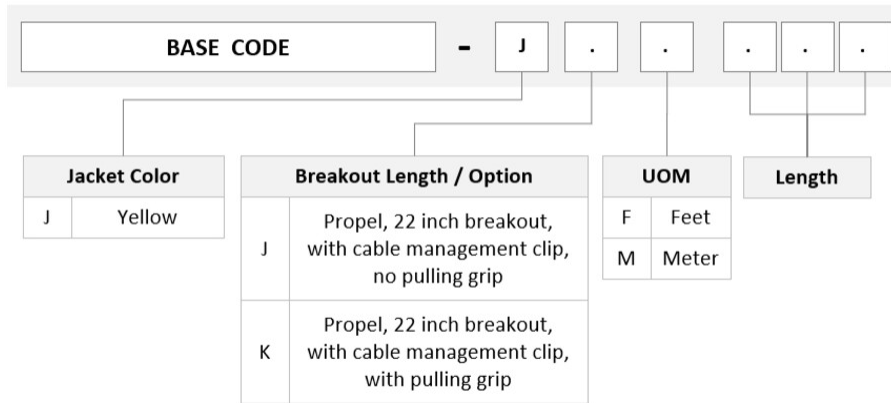

General Specifications

Connector A, quantity	3
Color, boot A	Gray
Color, connector A	Green
Connector B, quantity	3
Color, boot B	Gray
Color, connector B	Green
Construction Type	Stranded
Furcation Color	Yellow
Interface, Connector A	MPO-08/APC Male
Interface, Connector B	MPO-08/APC Male
Jacket Color	Yellow
Polarity	Method B Enhanced (ULL)
Fibers per Subunit, quantity	8
Total Fibers, quantity	24

Dimensions

UJGQXQXTF

Breakout Length	22 in
Cable Assembly Length Range (m)	3 – 305
Cable Assembly Length Range (ft)	10 – 999

Ordering Tree

Mechanical Specifications

Cable Retention Strength, maximum	11.24 lb @ 0° 4.40 lb @ 90°
--	-------------------------------