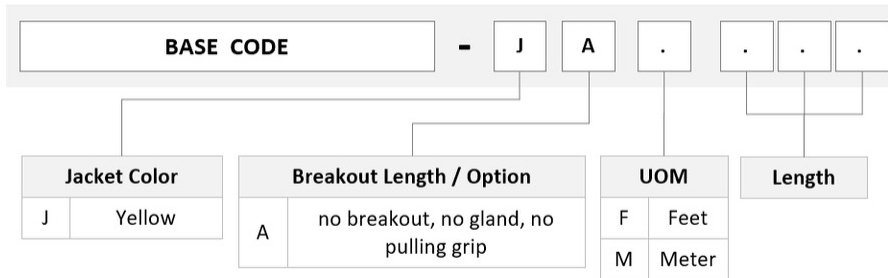

General Specifications

Connector A, quantity	1
Color, boot A	Gray
Color, connector A	Green
Connector B, quantity	0
Construction Type	Stranded
Furcation Color	Yellow
Interface, Connector A	MPO-08/APC Female
Interface, Connector B	Unterminated
Jacket Color	Yellow
Polarity	Method B Enhanced (ULL)
Fibers per Subunit, quantity	8
Total Fibers, quantity	8

Dimensions

Cable Assembly Length Range (m)	1 – 305
Cable Assembly Length Range (ft)	1 – 999

UQGQPUCF8

Ordering Tree

Mechanical Specifications

Cable Retention Strength, maximum 11.24 lb @ 0 ° | 4.40 lb @ 90 °