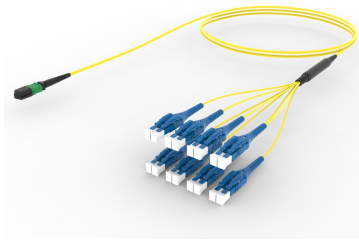

## Base Product

Ultra Low Loss (ULL) Singlemode G.657.A2 MPO16 UPC (Non-Pinned) to LC Uniboot UPC, Fiber Array Cable Assembly, 16-Fiber, Plenum

## Product Classification

<b>Regional Availability</b>	Asia   Australia/New Zealand   China   Europe   India   Latin America   Middle East/Africa   North America
<b>Portfolio</b>	CommScope®
<b>Product Type</b>	Fiber array cable assembly
<b>Product Brand</b>	Propel   SYSTIMAX ULL
<b>Ordering Note</b>	For additional jacket colors, please contact a CommScope Sales Representative   For lengths greater than 999 ft (304 m), orders must be in meters   Minimum length may vary based on cable configuration

## General Specifications

<b>Connector A, quantity</b>	1
<b>Color, boot A</b>	Black
<b>Color, connector A</b>	Green
<b>Connector B, quantity</b>	16
<b>Color, boot B</b>	Blue
<b>Color, connector B</b>	Black
<b>Construction Type</b>	Stranded
<b>Furcation Color</b>	Yellow
<b>Interface, Connector A</b>	MPO-16/APC Female
<b>Interface, Connector B</b>	LC/UPC
<b>Interface Feature, connector B</b>	Uniboot
<b>Jacket Color</b>	Yellow
<b>Polarity</b>	Method B Enhanced (ULL)
<b>Fibers per Subunit, quantity</b>	16
<b>Total Fibers, quantity</b>	16