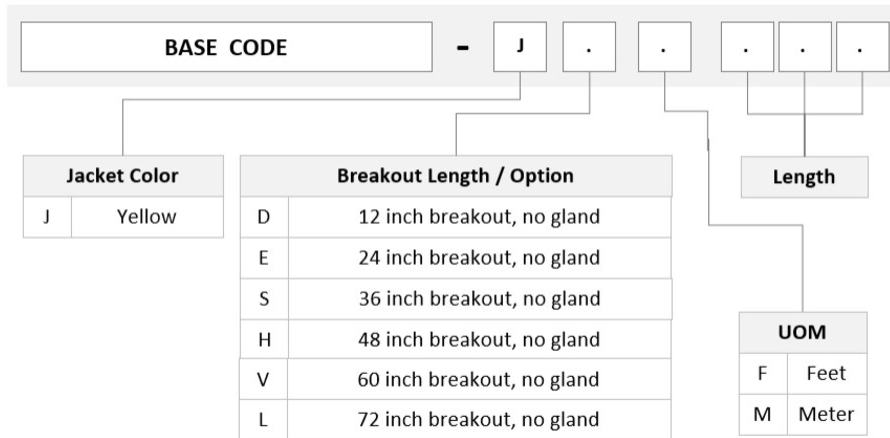

UQGRPLU7R

Dimensions

Breakout Length	12 in | 24 in | 36 in | 48 in | 60 in | 72 in
Cable Assembly Length Range (m)	1 – 304
Cable Assembly Length Range (ft)	2 – 999

Ordering Tree

Mechanical Specifications

Cable Retention Strength, maximum	11.24 lb @ 0 ° | 4.40 lb @ 90 °

Optical Specifications

Fiber Mode	Singlemode
Fiber Type	G.657.A2, TeraSPEED®

Environmental Specifications

Operating Temperature	-10 °C to +60 °C (+14 °F to +140 °F)
Environmental Space	Indoor | Plenum

Regulatory Compliance/Certifications

Agency	Classification
ISO 9001:2015	Designed, manufactured and/or distributed under this quality management system

Included Products