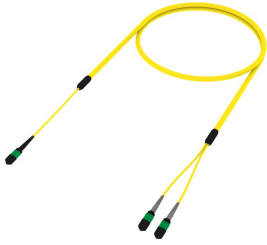

UQGRXQP7R

Base Product

Ultra Low Loss (ULL) Singlemode G.657.A2, 1X2, MPO16 (Pinned) to MPO8 (Non-Pinned), 16-Fiber, Conversion Array, Plenum

Product Classification

Regional Availability	Asia Australia/New Zealand China Europe India Latin America Middle East/Africa North America
Portfolio	CommScope®
Product Type	Fiber conversion array cable assembly
Product Brand	Propel SYSTIMAX ULL
Ordering Note	For additional jacket colors, please contact a CommScope Sales Representative For lengths greater than 999 ft (304 m), orders must be in meters Minimum length may vary based on cable configuration

General Specifications

Connector A, quantity	1
Color, boot A	Black
Color, connector A	Green
Connector B, quantity	2
Color, boot B	Gray
Color, connector B	Green
Construction Type	Stranded
Furcation Color	Yellow
Interface, Connector A	MPO-16/APC Male
Interface, Connector B	MPO-08/APC Female
Jacket Color	Yellow
Polarity	Method B Enhanced (ULL)
Fibers per Subunit, quantity	16
Total Fibers, quantity	16

Dimensions

UQGRXQP7R

Breakout Length	12 in 24 in 36 in 48 in 60 in 72 in
Cable Assembly Length Range (m)	1 – 305
Cable Assembly Length Range (ft)	3 – 999

Ordering Tree

Mechanical Specifications

Cable Retention Strength, maximum	11.24 lb @ 0° 4.40 lb @ 90°
--	-------------------------------