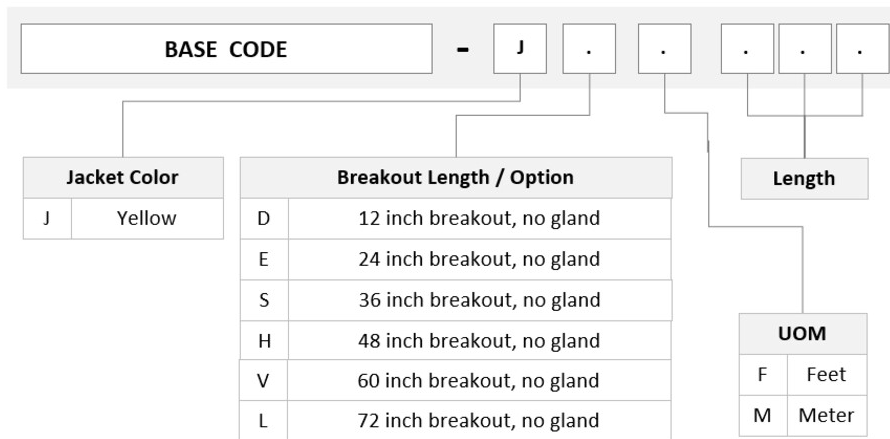

UQGRXQP7R

Base Product

Ultra Low Loss (ULL) Singlemode G.657.A2, 1X2, MPO16 (Pinned) to MPO8 (Non-Pinned), 16-Fiber, Conversion Array, Plenum

Product Classification

Regional Availability	Asia Australia/New Zealand China Europe India Latin America Middle East/Africa North America
Portfolio	CommScope®
Product Type	Fiber conversion array cable assembly
Product Brand	Propel SYSTIMAX ULL
Ordering Note	For additional jacket colors, please contact a CommScope Sales Representative For lengths greater than 999 ft (304 m), orders must be in meters Minimum length may vary based on cable configuration

General Specifications

Connector A, quantity	1
Color, boot A	Black
Color, connector A	Green
Connector B, quantity	2
Color, boot B	Gray
Color, connector B	Green
Construction Type	Stranded
Furcation Color	Yellow
Interface, Connector A	MPO-16/APC Male
Interface, Connector B	MPO-08/APC Female
Jacket Color	Yellow
Polarity	Method B Enhanced (ULL)
Fibers per Subunit, quantity	16
Total Fibers, quantity	16

Dimensions

UQGRXQP7R

Breakout Length	12 in 24 in 36 in 48 in 60 in 72 in
Cable Assembly Length Range (m)	1 – 305
Cable Assembly Length Range (ft)	3 – 999

Ordering Tree

Mechanical Specifications

Cable Retention Strength, maximum	11.24 lb @ 0° 4.40 lb @ 90°
--	-------------------------------