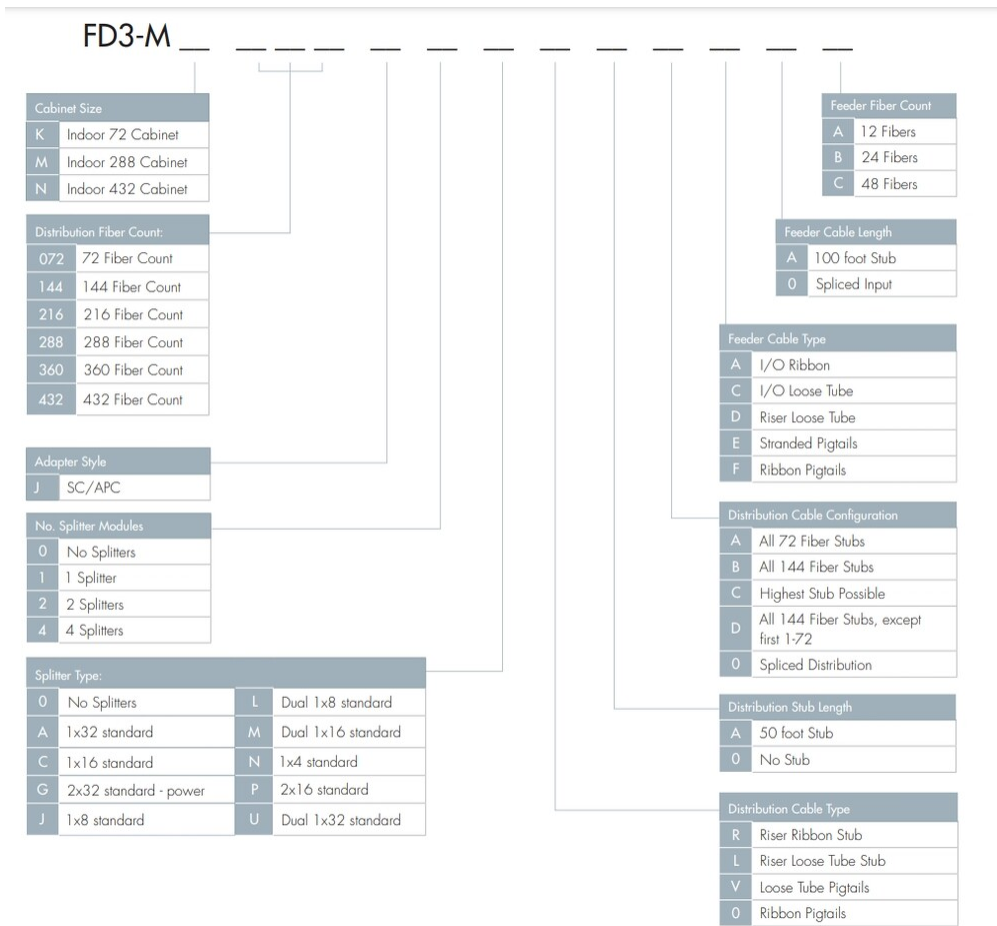

FD3-VM288JOARACAXB

Material Specifications

Finish Powder coated
Material Type Steel

Optical Specifications

Fiber Mode Singlemode

Environmental Specifications

Environmental Space Indoor

Packaging and Weights

Packaging quantity 1

Regulatory Compliance/Certifications