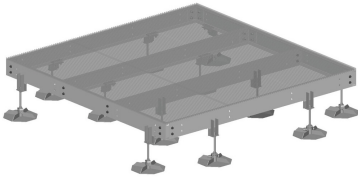

EQ-P1010-DF

Equipment Platform, 10 ft x 10 ft, base with twelve displacement legs

Product Classification

Product Type Equipment platform system

General Specifications

Legs, quantity 12

Dimensions

Height 546.1 mm | 21.5 in

Width 3048 mm | 120 in

Length 3048 mm | 120 in

Material Specifications

Material Type Hot dip galvanized steel

Mechanical Specifications

Load Capacity Up to 10,000 lb (4536 kg) loading

Packaging and Weights

Included Frame | Grating | Hardware | Legs

EQ-P1010-DF

Included Products

- EQ-P-DF – Weight Disbursement Leg for Equipment Platform
- EQ-P1010-B – Equipment Platform, 10 ft x 10 ft, base only

EQ-P-DF

Weight Disbursement Leg for Equipment Platform

Product Classification

Product Type Equipment platform system

Dimensions

Height 538.48 mm | 21.2 in

Width 393.7 mm | 15.5 in

Length 393.7 mm | 15.5 in

Material Specifications

Material Type Hot dip galvanized steel

Packaging and Weights