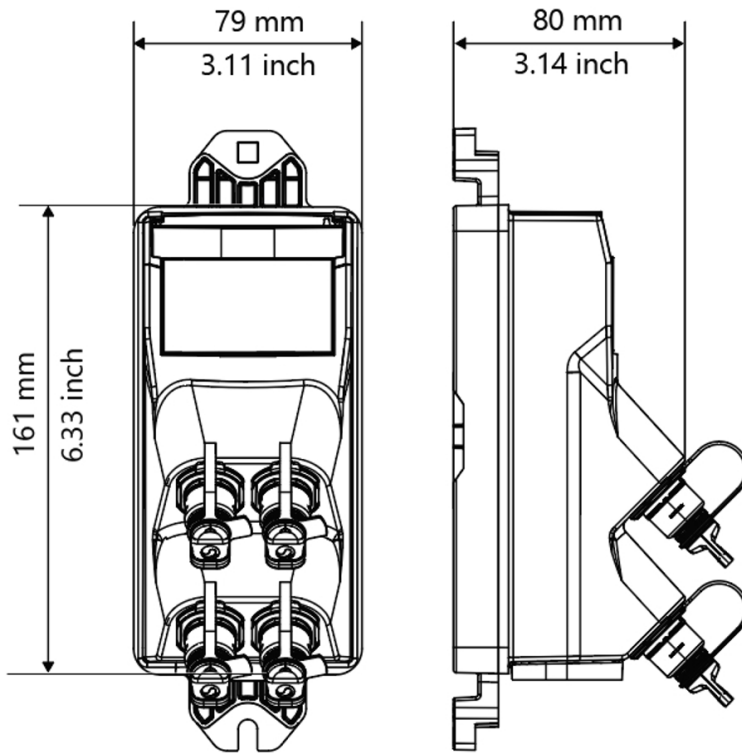

Cable Type	Toneable - Flat - Loose Tube
Cable, quantity	1
Distribution Type	2 ports, 6 fibers per port
Drop Port Type	Hardened multi-fiber (HMFOC) jack, male/pinned
Enclosure Color	Black (RAL 9005)
Multi-fiber Port Type	Hardened multi-fiber (HMFOC) jack, male/pinned
Multi-fiber Port, quantity	2
Mounting	Handhole Pedestal Pole Strand
Port Type	Hardened multi-fiber (HMFOC) jack, male/pinned
Port, quantity	2

HMT-B2M6B1250NN000

Stub Type

Stub tail

Dimensions

Height	80 mm 3.15 in
Width	79 mm 3.11 in
Length	161 mm 6.339 in
Cable Length, stub	1250 ft (381 m)

Dimension Drawing

Port Configuration

NOVUX HT	TECHNOLOGIES AVAILABLE	SMALL	MEDIUM	LARGE
HMT Series	Multi-fiber	Up to 24f	Up to 24f	Up to 24f
		2 ports, each 2, 4, 6, 8 or 12f	6 ports, each 2, 3 or 4f	12 ports, each 2f
		3 ports, each 2, 4, 6, or 8f	8 ports 2 or 3f	
		4 ports, each 2, 4, or 6f		