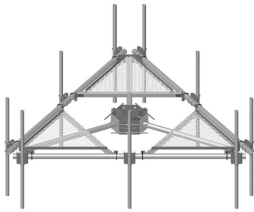

## MC-PK Series Light Capacity Monopole Platform Kits

The MC-PK Series Light Capacity Monopole Platforms feature a ring mount for monopoles ranging from 12" to 50" along with a work platform for installers. Offerings include 8ft, 10ft, 12ft, and 14ft face widths. This Monopole Platform Series does not include handrail or support kicker.

- Designed for 12" to 50" Monopoles
- Available as Base Kit or Full Kit with Antenna Pipes
- 3 Sector Solutions