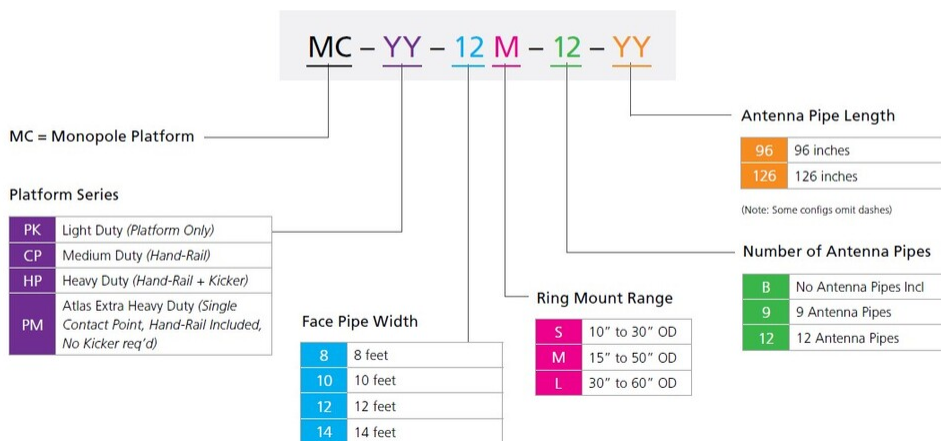

## MC-PK Series Light Capacity Monopole Platform Kits

The MC-PK Series Light Capacity Monopole Platforms feature a ring mount for monopoles ranging from 12" to 50" along with a work platform for installers. Offerings include 8ft, 10ft, 12ft, and 14ft face widths. This Monopole Platform Series does not include handrail or support kicker.

- Designed for 12" to 50" Monopoles
- Available as Base Kit or Full Kit with Antenna Pipes
- 3 Sector Solutions

## Ordering Tree

Part number nomenclature

Monopole platforms