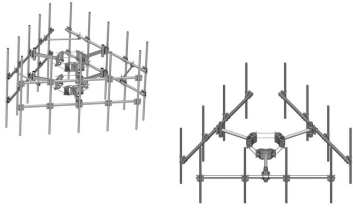

MC-K-SERIES

Base Product

MC-K Series Monopole T-Frame/T-Arm Kits

MC-K Series T-Frame/T-Arm Mounts – Light Duty Single T-Arm Kits for Monopoles 12” OD to 50” OD with face width options ranging from 6.5 ft to 14.5 ft. These kits are offered with and without antenna pipes.

MC-KD Series T-Frame/T-Arm Mounts - Heavy Duty Double T-Arm mount design for Monopole applications featuring sturdy corner tie-backs for added stability. These kits are designed with sturdy 3-1/2” OD Face Pipes and 2-7/8” OD Antenna Pipes for maximum loading capabilities.