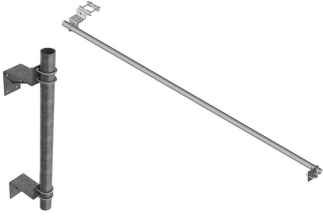

MOUNT-ACCESSORIES

Base Product

Mount Accessories for Tower & Monopole Mounts

ANDREW offers a variety of Mount Accessories for Tower & Monopole Mounts, including:

- Stiff-Arm/Tieback Kits and Brackets
- Top Rail Kits for Monopole Platforms
- Stiff Arm Strut Supports for Tower Face Mounts