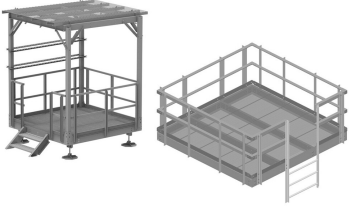

CUSTOM-PLATFORM-KITS

Base Product

Custom Equipment Platform Kits

ANDREW offers multiple Custom Equipment Platform kits that combine platform, canopy, handrails, feet, stairs, and other accessories in one convenient bundle. Our custom platform designs can be configured to meet virtually any site layout restrictions, equipment sizes, and load requirements.

Product Classification

Product Type Equipment platform system

Material Specifications

Material Type Hot dip galvanized steel