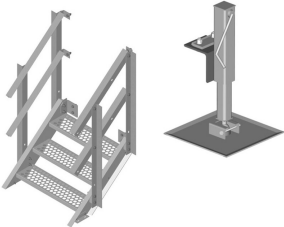

# PLATFORM-ACCESSORIES

---

Base Product

## Equipment Platform Accessories

Accessories are available to compliment ANDREW’s full line of Equipment Platforms, including Step kits, Handrail kits, Leg kits, and more.