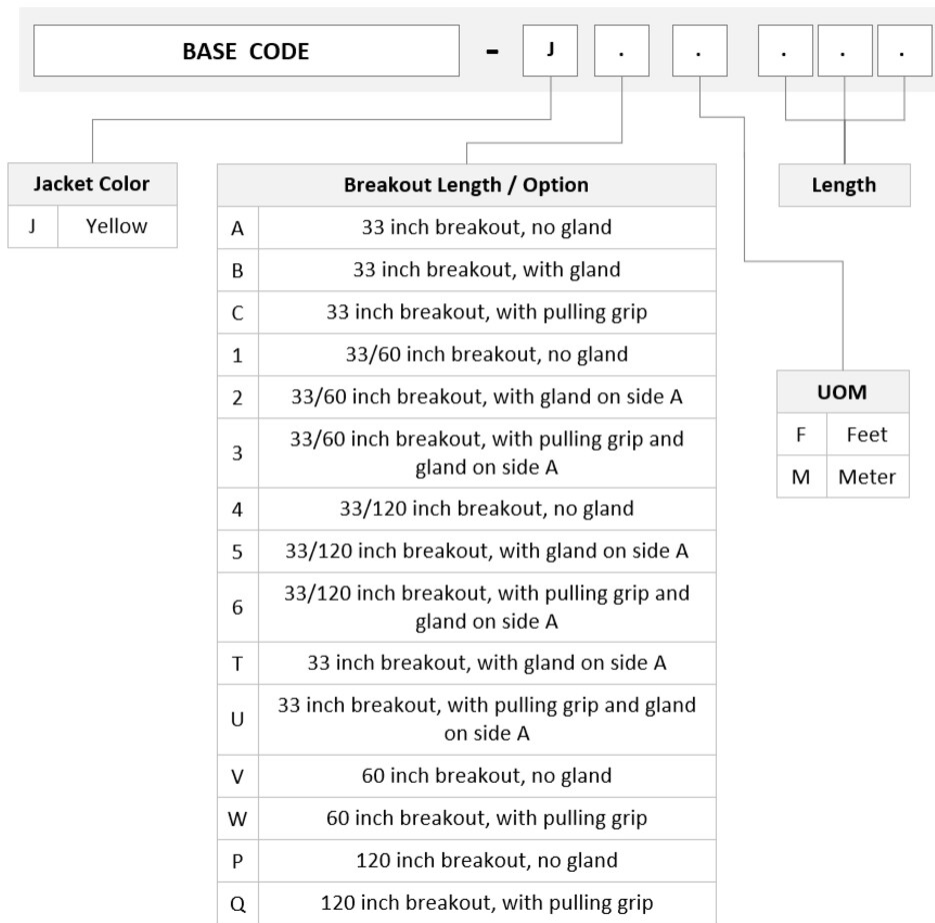

FJWMPUCAM

Mechanical Specifications

Cable Retention Strength, maximum 11.24 lb @ 0 ° | 4.40 lb @ 90 °

Optical Specifications

Fiber Mode Singlemode

Fiber Type G.652.D | G.657.A1, TeraSPEED®

Environmental Specifications

Operating Temperature -10 °C to +60 °C (+14 °F to +140 °F)

Environmental Space Dual Rated LSZH/Riser | Indoor

Included Products

760050476