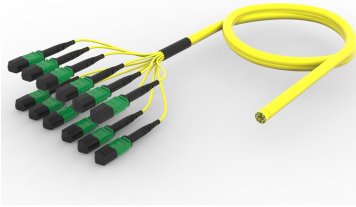

FJWMPUCAM

Base Product

Singlemode MPO (Unpinned) to Unconnectorized, InstaPATCH® 360 Pre-terminated Trunk Cable, 144-Fiber, Low Smoke Zero Halogen

Product Classification

Regional Availability	Asia Australia/New Zealand China Europe India Latin America Middle East/Africa North America
Portfolio	CommScope®
Product Type	Fiber trunk cable assembly
Product Brand	SYSTIMAX InstaPATCH® 360
Ordering Note	For lengths greater than 999 ft (304 m), orders must be in meters Minimum length may vary based on cable configuration Not available in the United States or Canada

General Specifications

Color, boot A	Black
Color, connector A	Green
Construction Type	Stranded
Furcation Color	Yellow
Interface, Connector A	MPO-12/APC Female
Interface, Connector B	Unterminated
Jacket Color	Yellow
Polarity	Method B (LL)
Fibers per Subunit, quantity	12
Total Fibers, quantity	144

Dimensions

Breakout Length	33 in
Cable Assembly Length Range (m)	3 – 999
Cable Assembly Length Range (ft)	10 – 999

Ordering Tree

FJWMPUCAM

Mechanical Specifications

Cable Retention Strength, maximum 11.24 lb @ 0 ° | 4.40 lb @ 90 °

Included Products

760050476

FJWMPUCAM

- N-144-MP-8W-F12YL/D – Fiber indoor cable, TeraSPEED® Low Smoke Zero Halogen Riser MPO Trunk, 144 fiber multi-unit with 12 fiber subunits, Gel-free, Singlemode G.652.D and G.657.A1, Feet jacket marking, Yellow jacket color, Dca flame rating
- 860366137 – MPO12, LOW LOSS, FEMALE, Singlemode, GREEN, 3mm