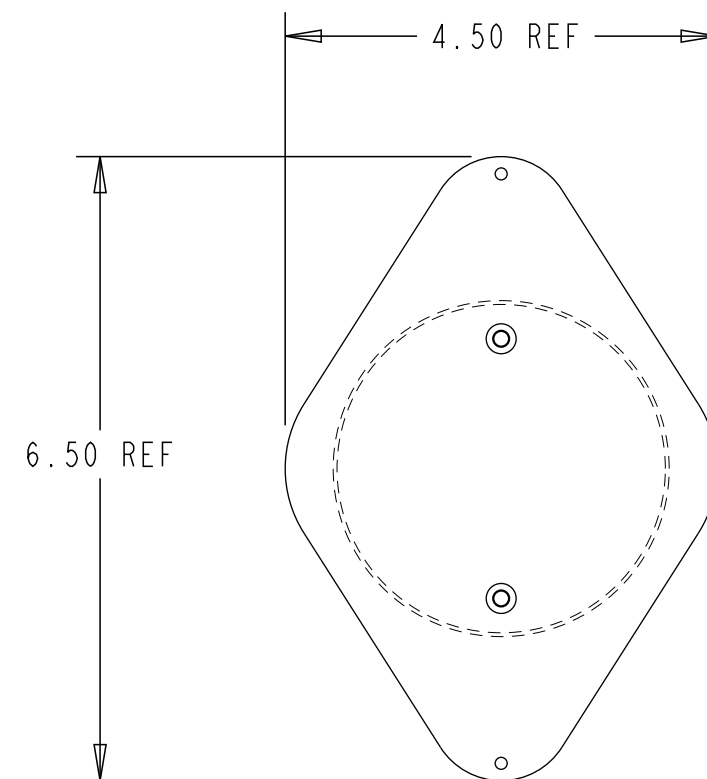

REV	MCO	DWN	DATE
F	20253956	RCR	24-NOV-08
G	40031893MCO	OAVL	30-JUN-16

NOTES:

- KIT INCLUDES THE FOLLOWING:
 - FGS STRAIGHT SECTION SLACK STORAGE COMPRISED OF THE FOLLOWING ASSEMBLED COMPONENTS:
 - FGS STRAIGHT SECTION (SEE TAB FOR SIZE)
 - ISLAND RADIUS LIMITER WITH COVER
 - VINYL THREAD CAP
- ASSEMBLE THE (10) VINYL THREAD CAP ONTO THE ISLAND MOUNTING THREADS PROTRUDING FROM THE BOTTOM OF THE FGS STRAIGHT SECTION.

FGSB-MSHS-STOR-B	6"	1.25	.075	3.84	BLACK
FGSB-MSHS-STOR-F	12"	4.25	3.75	3.84	BLACK
FGS-MSHS-STOR-G	6"	1.25	0.75	2.09	YELLOW
FGS-MSHS-STOR-B	6"	1.25	0.75	3.84	YELLOW
FGS-MSHS-STOR-F	12"	4.25	3.75	3.84	YELLOW
CATALOG NUMBER	FGS SIZE	"X" DIM	"Y" DIM	"Z" DIM	COLOR

TITLE KIT, FGS PIT ROW TROUGH SLACK STORAGE

COMMSCOPE, INC.

ALL DIMS AND TOLERANCES .XX:±N/A
 ARE INCHES UNLESS .XXX:±N/A
 OTHERWISE SPECIFIED ANGULAR:±N/A

C SIZE DRAWING NUMBER 1141011_ADC G REV

DO NOT SCALE DRAWING

ENGR: KEVIN HRUBY
 DWN: CRAIG ZELASKO

SHT. 1 OF 1

**DIMENSIONS IN INCHES
 THIRD ANGLE PROJECTION**