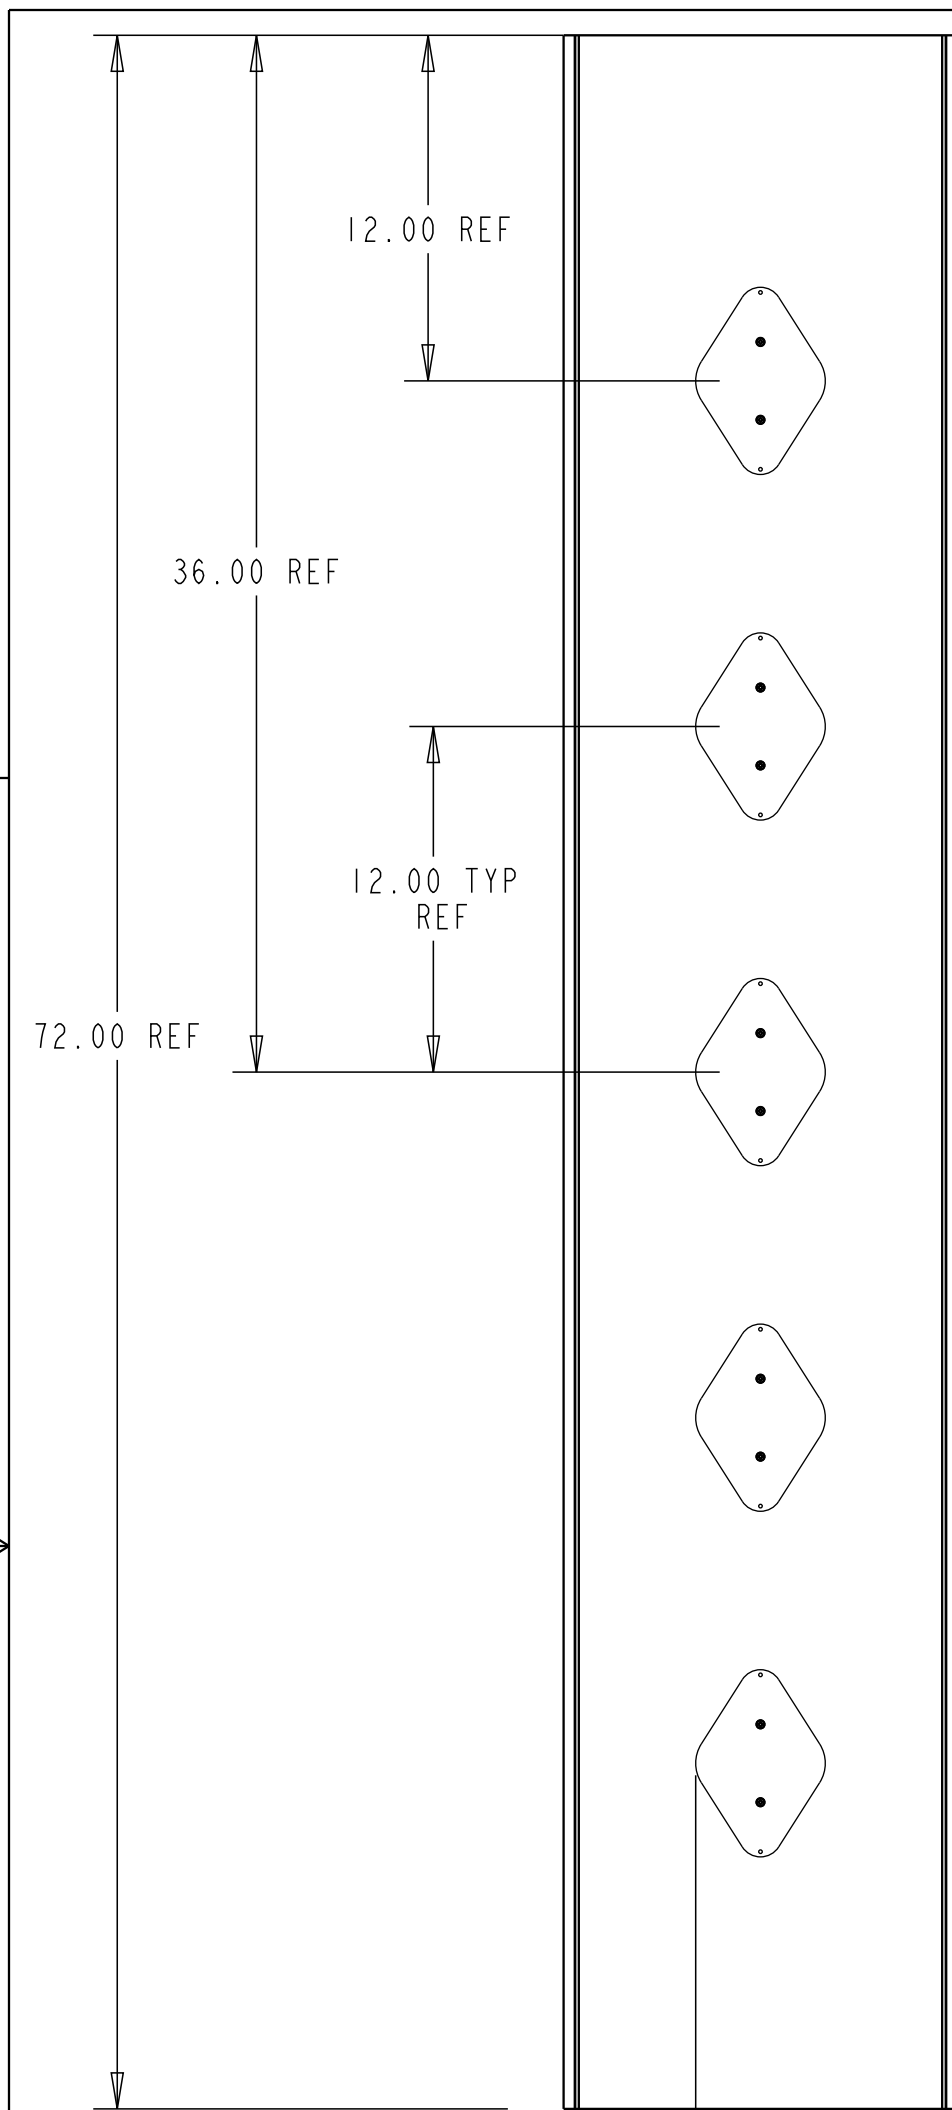

REV	MCO	DWN	DATE
F	20253956	RCR	24-NOV-08
G	40031893MCO	OAVL	30-JUN-16

NOTES:

- KIT INCLUDES THE FOLLOWING:
 - FGS STRAIGHT SECTION SLACK STORAGE COMPRISED OF THE FOLLOWING ASSEMBLED COMPONENTS:
 - FGS STRAIGHT SECTION (SEE TAB FOR SIZE)
 - ISLAND RADIUS LIMITER WITH COVER
 - VINYL THREAD CAP
- ASSEMBLE THE (10) VINYL THREAD CAP ONTO THE ISLAND MOUNTING THREADS PROTRUDING FROM THE BOTTOM OF THE FGS STRAIGHT SECTION.

FGSB-MSHS-STOR-B	6"	1.25	.075	3.84	BLACK
FGSB-MSHS-STOR-F	12"	4.25	3.75	3.84	BLACK
FGS-MSHS-STOR-G	6"	1.25	0.75	2.09	YELLOW
FGS-MSHS-STOR-B	6"	1.25	0.75	3.84	YELLOW
FGS-MSHS-STOR-F	12"	4.25	3.75	3.84	YELLOW
CATALOG NUMBER	FGS SIZE	"X" DIM	"Y" DIM	"Z" DIM	COLOR

TITLE KIT, FGS PIT ROW TROUGH SLACK STORAGE

COMMSCOPE, INC.

ALL DIMS AND TOLERANCES .XX:±N/A
 ARE INCHES UNLESS .XXX:±N/A
 OTHERWISE SPECIFIED ANGULAR:±N/A

C SIZE DRAWING NUMBER 1141011_ADC G REV

DO NOT SCALE DRAWING