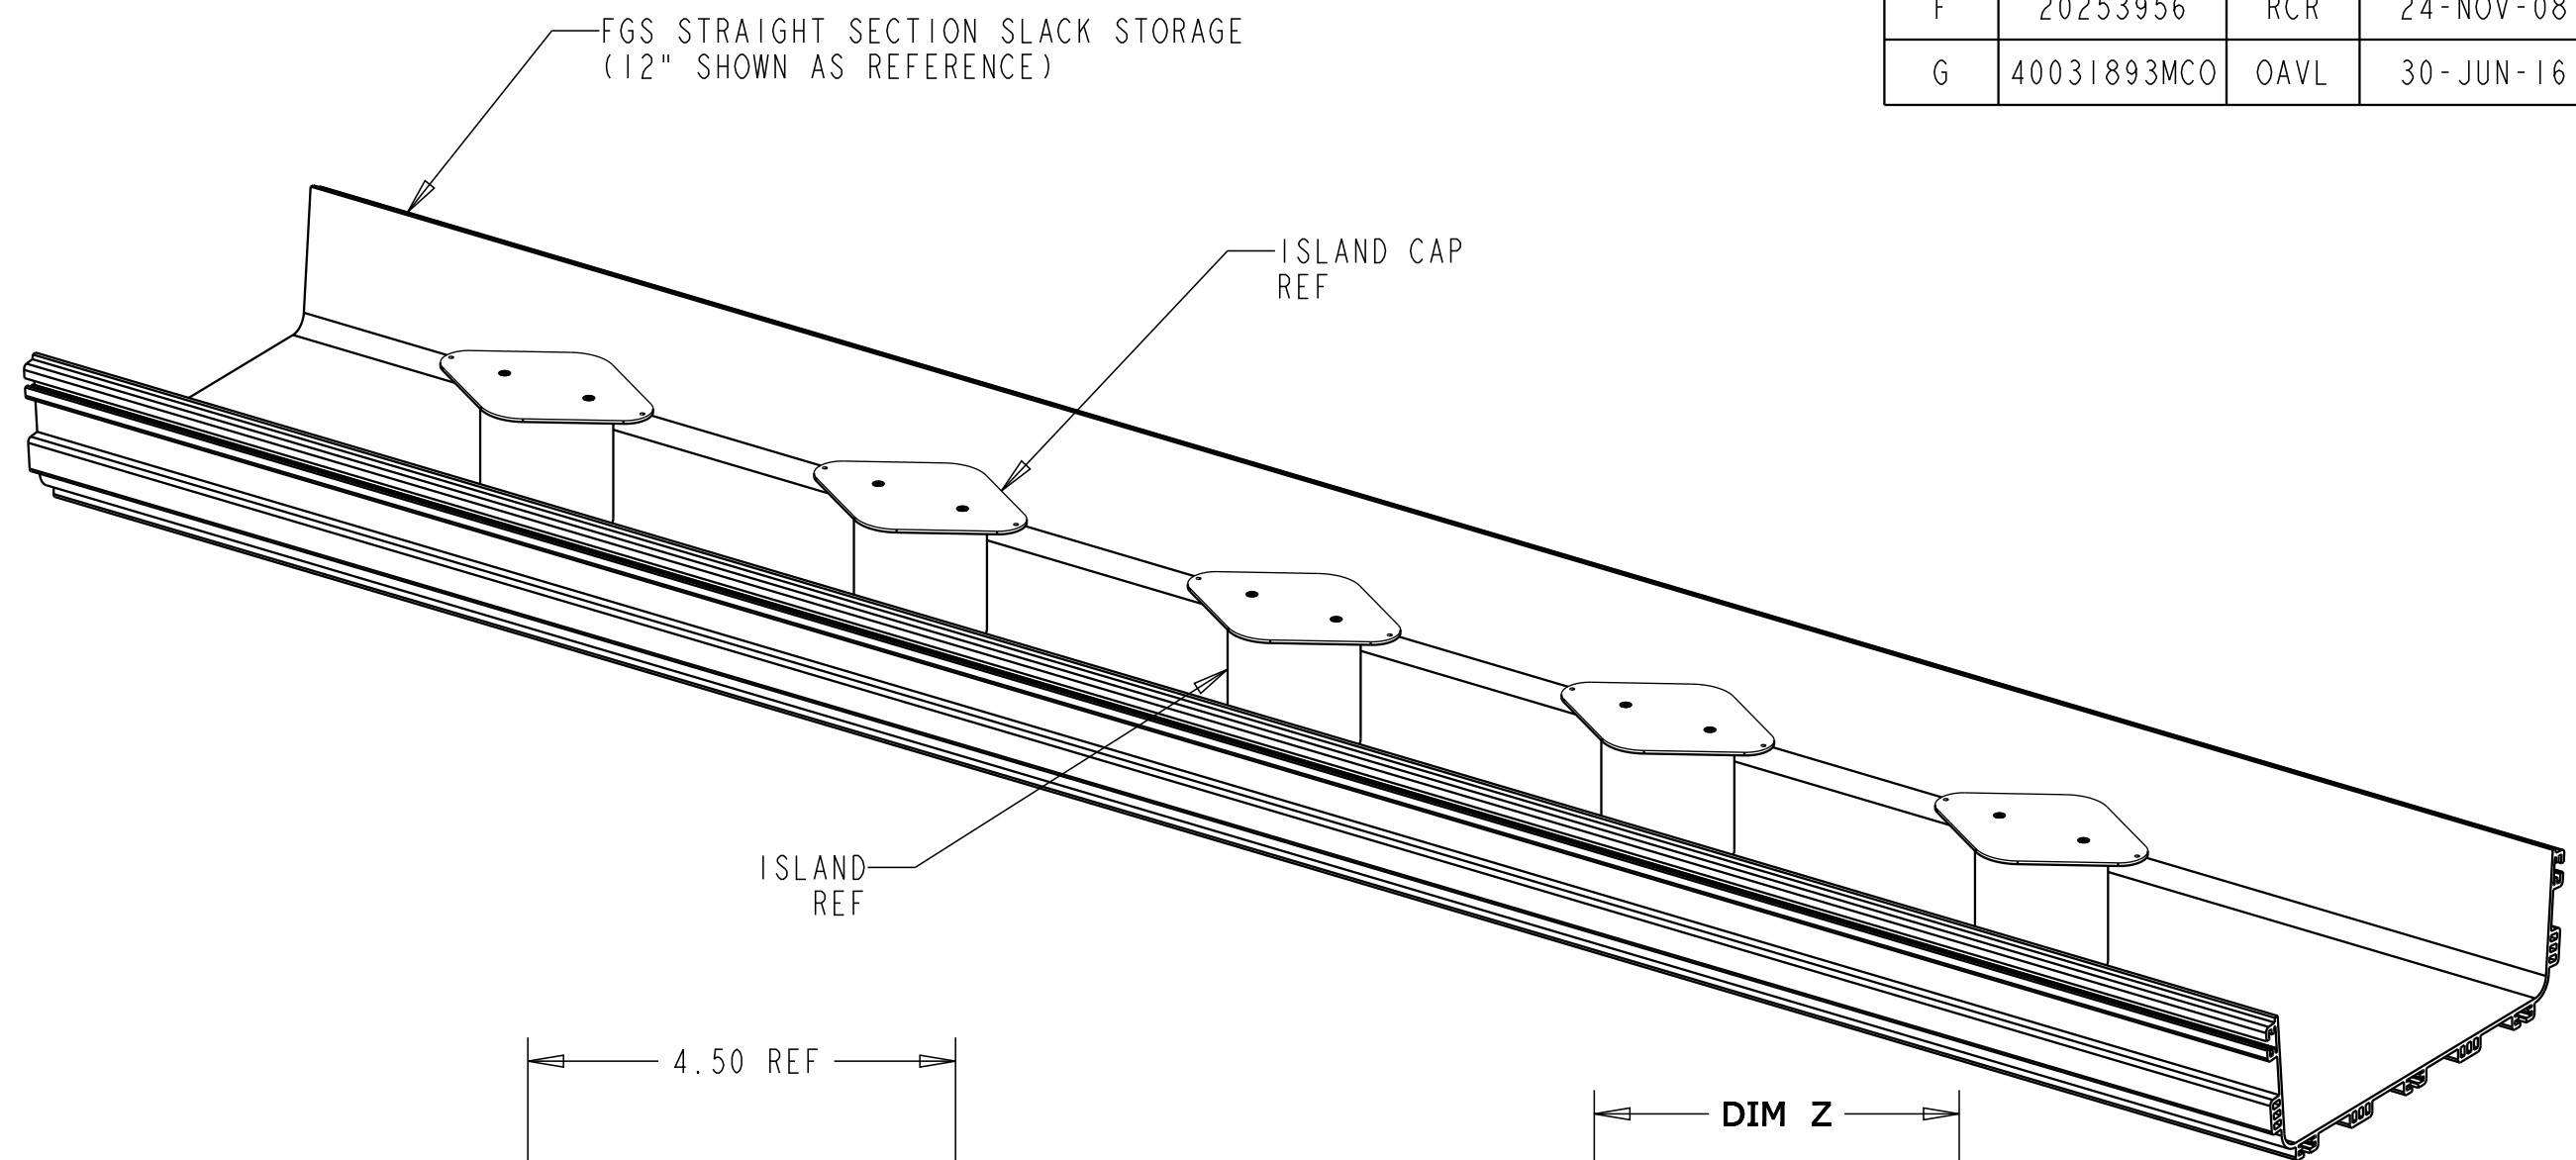

REV	MCO	DWN	DATE
F	20253956	RCR	24-NOV-08
G	40031893MCO	OAVL	30-JUN-16

NOTES:

- KIT INCLUDES THE FOLLOWING:
 - FGS STRAIGHT SECTION SLACK STORAGE COMPRISED OF THE FOLLOWING ASSEMBLED COMPONENTS:
 - FGS STRAIGHT SECTION (SEE TAB FOR SIZE)
 - ISLAND RADIUS LIMITER WITH COVER
 - VINYL THREAD CAP
- ASSEMBLE THE (10) VINYL THREAD CAP ONTO THE ISLAND MOUNTING THREADS PROTRUDING FROM THE BOTTOM OF THE FGS STRAIGHT SECTION.

FGSB-MSHS-STOR-B	6"	1.25	.075	3.84	BLACK
FGSB-MSHS-STOR-F	12"	4.25	3.75	3.84	BLACK
FGS-MSHS-STOR-G	6"	1.25	0.75	2.09	YELLOW
FGS-MSHS-STOR-B	6"	1.25	0.75	3.84	YELLOW
FGS-MSHS-STOR-F	12"	4.25	3.75	3.84	YELLOW
CATALOG NUMBER	FGS SIZE	"X" DIM	"Y" DIM	"Z" DIM	COLOR