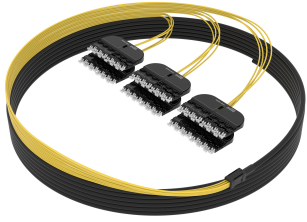

# NG4-CMDLORG

---

NG4access® Cabled Module, singlemode SC/APC to stub, 72 fiber, rollable ribbon, indoor/outdoor

- Cabled modules enable the routing of fiber cable to the frame, where multiple connectors are terminated to the frame with a single click
- Integrated connectors ensure the cables are kept in sequential order, and help prevent accidental fiber breakage or disruption to adjacent fibers during installation
- Available in a pigtail version for splicing on frame or preterminated to 24-fiber microcable or conventional IFC cable

## Product Classification

<b>Regional Availability</b>	Latin America   North America
<b>Portfolio</b>	CommScope®
<b>Product Type</b>	Fiber cabled module
<b>Product Brand</b>	NG4access®
<b>Product Series</b>	NG4
<b>Ordering Note</b>	For fiber modules with custom cable lengths, please contact your local CommScope representative

## General Specifications

<b>Configuration Type</b>	NG4 Module to Stub tail
<b>Adapters, quantity, front</b>	72
<b>Body Style</b>	Straight orientation
<b>Cable Color</b>	Black
<b>Cable Type</b>	Indoor/outdoor - Rollable Ribbon
<b>Color, housing</b>	Black
<b>Interface, front</b>	SC/APC
<b>Interface, rear</b>	Stub tail
<b>Polarity</b>	Pairs, straight
<b>Total Fibers, quantity</b>	72
<b>Total Ports, quantity, front</b>	72

# NG4-CMDLORG

**Width** 159.9 mm | 6.295 in

**Depth** 101 mm | 3.976 in