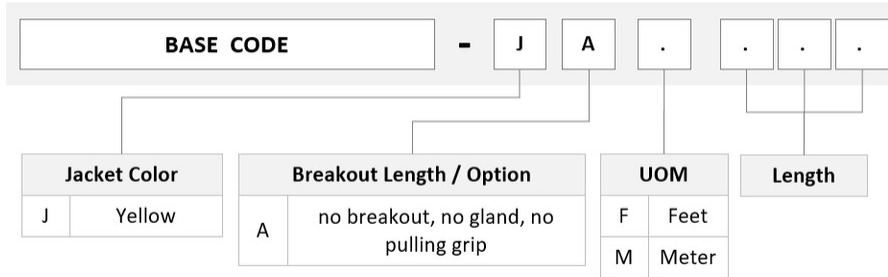

General Specifications

Color, boot A	Gray
Color, connector A	Green
Color, boot B	Gray
Color, connector B	Green
Construction Type	Stranded
Furcation Color	Yellow
Interface, Connector A	MPO-08/APC Female
Interface, Connector B	MPO-08/APC Female
Jacket Color	Yellow
Polarity	Method A
Fibers per Subunit, quantity	8
Total Fibers, quantity	8

Dimensions

Breakout Length	33 in
Cable Assembly Length Range (m)	1 – 305
Cable Assembly Length Range (ft)	1 – 999

AQGQPQPJ8

Ordering Tree

Mechanical Specifications

Cable Retention Strength, maximum 11.24 lb @ 0° | 4.40 lb @ 90°