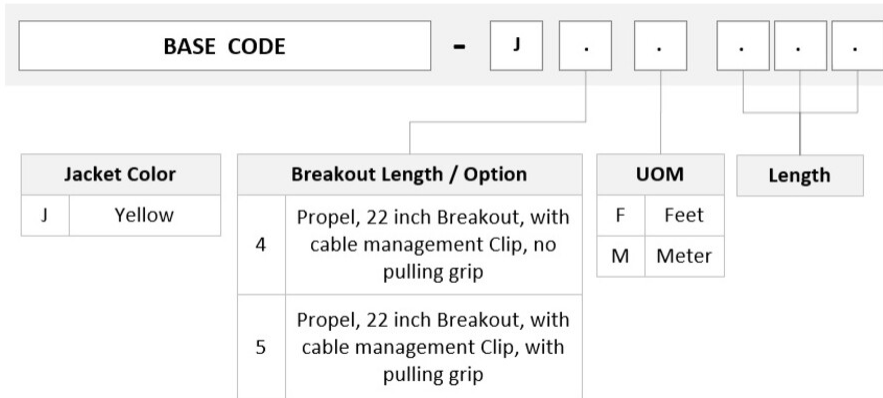

ULGQPLUTF

Dimensions

Breakout Length	22 in
Cable Assembly Length Range (m)	3 – 305
Cable Assembly Length Range (ft)	10 – 999

Ordering Tree

Mechanical Specifications

Cable Retention Strength, maximum	11.24 lb @ 0 ° | 4.40 lb @ 90 °

Optical Specifications

Fiber Mode	Singlemode
Fiber Type	G.657.A2, TeraSPEED®

Environmental Specifications

Operating Temperature	-10 °C to +60 °C (+14 °F to +140 °F)
Environmental Space	Indoor | Plenum

Regulatory Compliance/Certifications

Agency	Classification
ANATEL	Compliant
CHINA-ROHS	Above maximum concentration value
ISO 9001:2015	Designed, manufactured and/or distributed under this quality management system
REACH-SVHC	Compliant as per SVHC revision on www.commscope.com/ProductCompliance