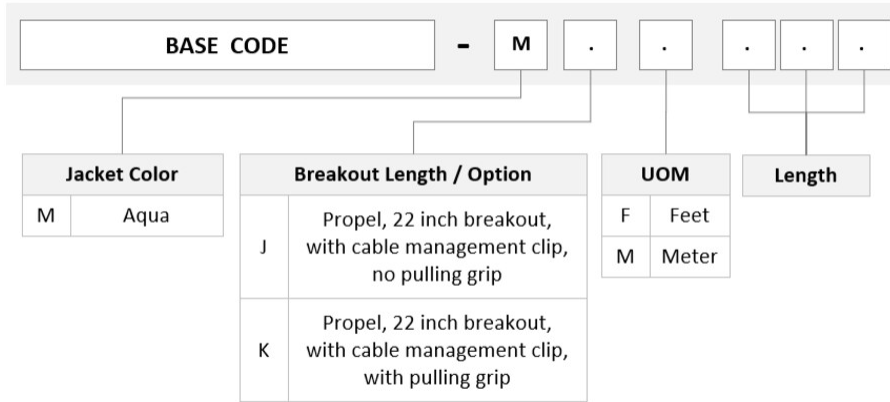

General Specifications

Connector A, quantity	24
Color, boot A	Black
Color, connector A	Aqua
Connector B, quantity	24
Color, boot B	Black
Color, connector B	Aqua
Construction Type	Armored Stranded
Furcation Color	Aqua
Interface, Connector A	MPO-12/UPC Male
Interface, Connector B	MPO-12/UPC Male
Jacket Color	Aqua
Polarity	Method B Enhanced (ULL)
Fibers per Subunit, quantity	12
Total Fibers, quantity	288

Dimensions

Breakout Length	22 in
Cable Assembly Length Range (m)	3 – 305

UHXMXMXCP

Cable Assembly Length Range (ft)

10 – 999

Ordering Tree

Mechanical Specifications

Cable Retention Strength, maximum 11.24 lb @ 0 ° | 4.40 lb @ 90 °