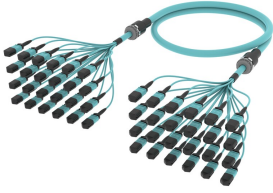

UHXMXMXCP

Ultra Low Loss (ULL) OM4 MPO12 UPC (pinned) to MPO12 UPC (pinned)
Fiber Trunk Cable Assembly, 288-Fiber, Armored Indoor Plenum

Product Classification

Regional Availability	Asia Australia/New Zealand China Europe India Latin America Middle East/Africa North America
Portfolio	CommScope®
Product Type	Fiber trunk cable assembly
Product Brand	Propel SYSTIMAX ULL
Ordering Note	For additional jacket colors, please contact a CommScope Sales Representative For lengths greater than 999 ft (304 m), orders must be in meters Minimum length may vary based on cable configuration

General Specifications

Connector A, quantity	24
Color, boot A	Black
Color, connector A	Aqua
Connector B, quantity	24
Color, boot B	Black
Color, connector B	Aqua
Construction Type	Armored Stranded
Furcation Color	Aqua
Interface, Connector A	MPO-12/UPC Male
Interface, Connector B	MPO-12/UPC Male
Jacket Color	Aqua
Polarity	Method B Enhanced (ULL)
Fibers per Subunit, quantity	12
Total Fibers, quantity	288

Dimensions

Breakout Length	22 in
Cable Assembly Length Range (m)	3 – 305

UHXMXMXCP

Cable Assembly Length Range (ft)

10 – 999

Ordering Tree

Mechanical Specifications

Cable Retention Strength, maximum 11.24 lb @ 0 ° | 4.40 lb @ 90 °

ROHS

Compliant/Exempted

UK-ROHS

Compliant/Exempted

UHXMXMXCP

Included Products

- 760256094
P-288-MZ-5K-F12AQ/20T – Fiber indoor cable, LazrSPEED® Plenum MPO Trunk, interlocking aluminum armored with plenum jacket, Multimode OM4, 288 fiber multi-unit with 12 fiber subunits, gel-free, Feet jacket marking, Aqua jacket color
- 860659006 – MPO12, ULL, MALE, OM3/4, AQUA, 2MM