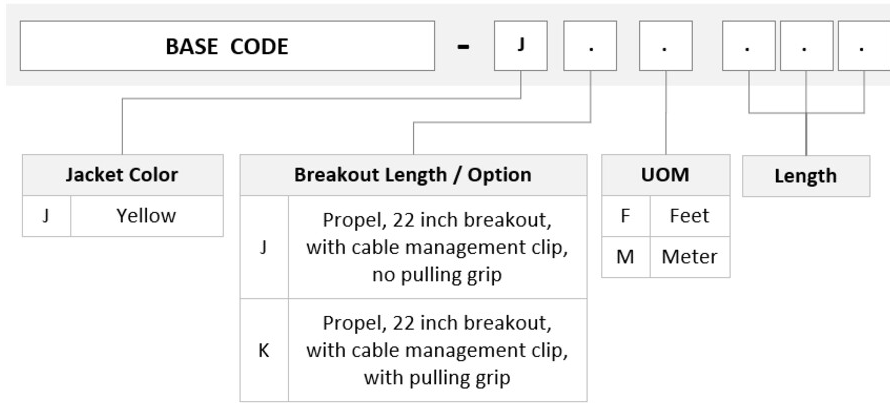

UKGMXUCCCK

Base Product

Singlemode MPO12 APC (pinned) to Unconnectorized Fiber Trunk Cable Assembly, 72-Fiber, Armored Indoor Dual Rated (OFNR/LSZH)

Product Classification

Regional Availability	Asia Australia/New Zealand China Europe India Latin America Middle East/Africa North America
Portfolio	CommScope®
Product Type	Fiber trunk cable assembly
Product Brand	Propel SYSTIMAX ULL
Ordering Note	For additional jacket colors, please contact a CommScope Sales Representative For lengths greater than 999 ft (304 m), orders must be in meters Minimum length may vary based on cable configuration

General Specifications

Connector A, quantity	6
Color, boot A	Black
Color, connector A	Green
Connector B, quantity	0
Construction Type	Armored Stranded
Furcation Color	Yellow
Interface, Connector A	MPO-12/APC Male
Interface, Connector B	Unterminated
Jacket Color	Yellow
Polarity	Method B Enhanced (ULL)
Fibers per Subunit, quantity	12
Total Fibers, quantity	72

Dimensions

Breakout Length	22 in
Cable Assembly Length Range (m)	3 – 305
Cable Assembly Length Range (ft)	10 – 999

Ordering Tree

Mechanical Specifications

Cable Retention Strength, maximum 11.24 lb @ 0° | 4.40 lb @ 90°

Optical Specifications

Fiber Mode Singlemode

Fiber Type G.657.A2, TeraSPEED®

Environmental Specifications

Operating Temperature -10 °C to +60 °C (+14 °F to +140 °F)

EN50575 CPR Cable EuroClass Fire Performance Dca