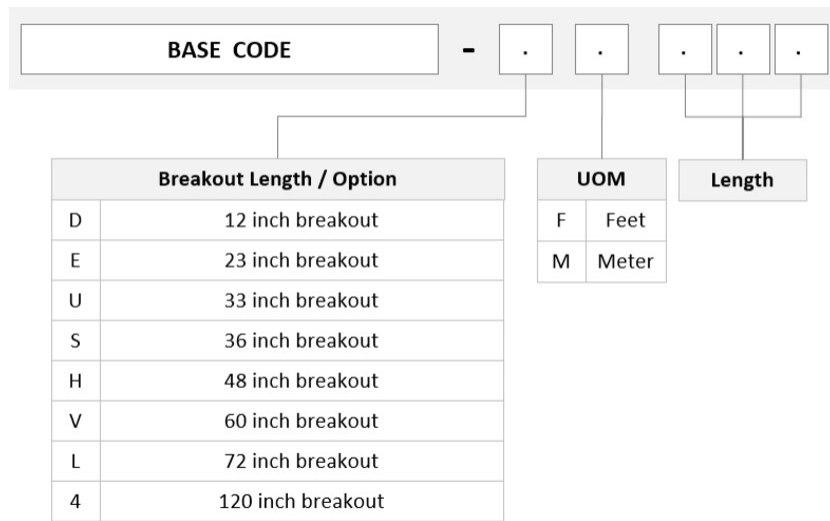

PPLA3XDLCMPF

Height	11 mm | 0.433 in
Width	98 mm | 3.858 in
Depth	170 mm | 6.693 in
Breakout Length, end B	12 in | 120 in | 33 in | 36 in | 48 in | 60 in | 72 in
Cable Assembly Length Range (m)	1 – 400
Cable Assembly Length Range (ft)	2 – 999

Ordering Tree

Optical Specifications

Fiber Mode	Multimode
Fiber Type	OM4
Insertion Loss, maximum	0.35 dB

Environmental Specifications

Qualification Standards	IEC 61753-1 | TIA-568.3-D
Safety Standard	c-UL-us

Packaging and Weights

Packaging quantity	1

Regulatory Compliance/Certifications