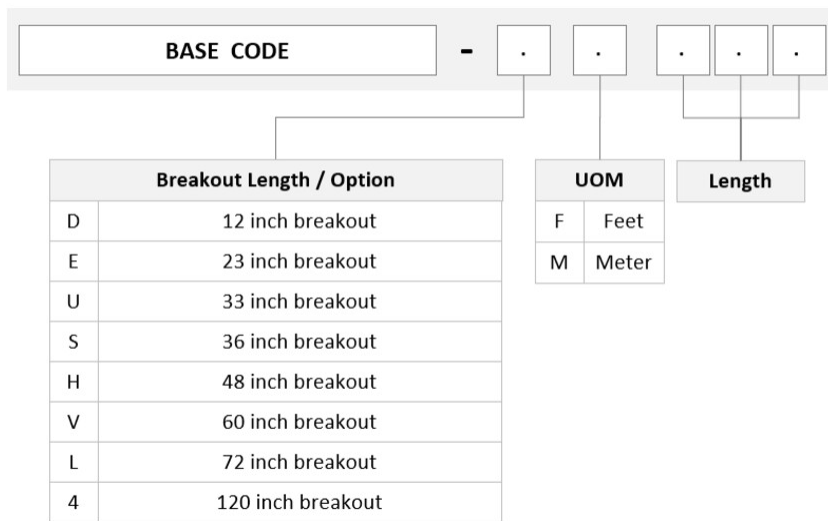

PPLAQVFLC2PF

Dimensions

Height	11 mm | 0.433 in
Width	65 mm | 2.559 in
Depth	170 mm | 6.693 in
Breakout Length, end B	12 in | 120 in | 33 in | 36 in | 48 in | 60 in | 72 in
Cable Assembly Length Range (m)	1 – 400
Cable Assembly Length Range (ft)	2 – 999

Ordering Tree

Optical Specifications

Fiber Mode	Multimode
Fiber Type	OM5
Insertion Loss, maximum	0.35 dB

Environmental Specifications

Qualification Standards	IEC 61753-1 | TIA-568.3-D
Safety Standard	c-UL-us

Packaging and Weights

Packaging quantity	1