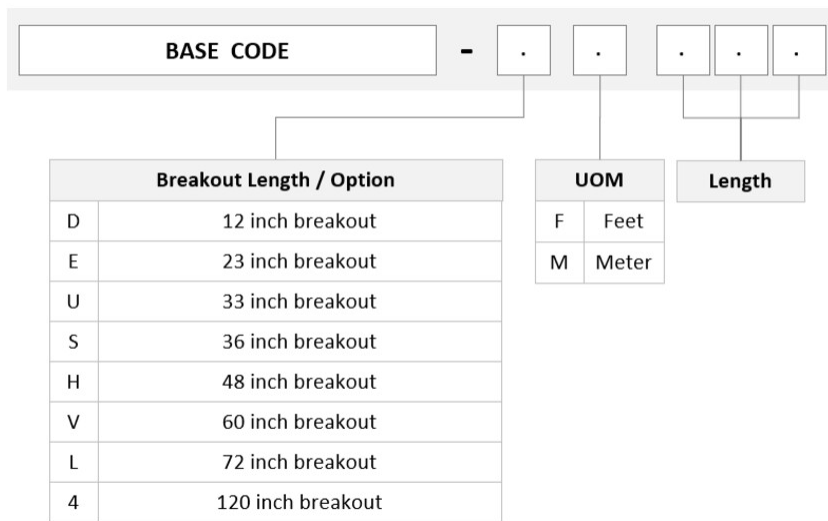

PPLAQXFLC2PF

Dimensions

Height	11 mm | 0.433 in
Width	65 mm | 2.559 in
Depth	170 mm | 6.693 in
Breakout Length, end B	12 in | 120 in | 33 in | 36 in | 48 in | 60 in | 72 in
Cable Assembly Length Range (m)	1 – 400
Cable Assembly Length Range (ft)	2 – 999

Ordering Tree

Optical Specifications

Fiber Mode	Multimode
Fiber Type	OM4
Insertion Loss, maximum	0.35 dB

Environmental Specifications

Qualification Standards	IEC 61753-1 | TIA-568.3-D
Safety Standard	c-UL-us

Packaging and Weights

Packaging quantity	1