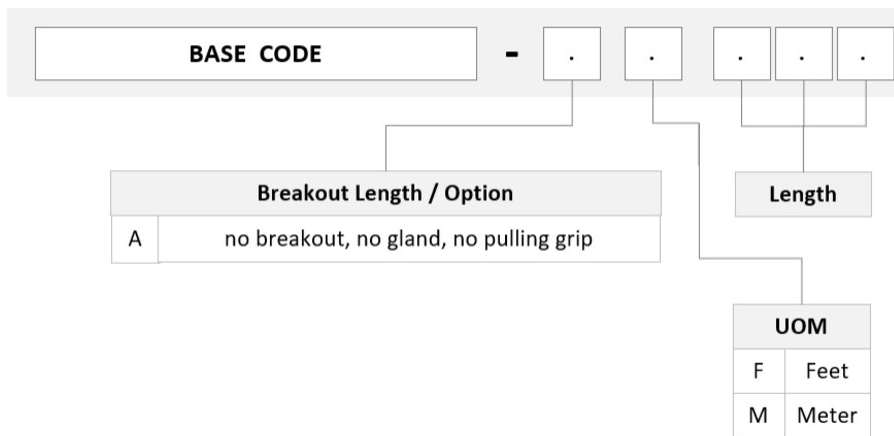

General Specifications

Configuration Type	PROPEL Module to Stub
Cable Color	Lime green
Cable Type	Trunk Cable - LSZH Class B2ca
Interface, front	LC/UPC
Interface Feature, front	Duplex Shuttered
Interface Color, front	Lime green
Interface, rear	Stub
Module Size, end A	8 fiber
Module Size, end B	8 fiber
Module Quantity, end A	4
Module Quantity, end B	4
Polarity	Method B Enhanced (ULL)
Total Fibers, quantity	64
Total Ports, quantity, front	32

PPLU3VRLCUCU

Dimensions

Height	11 mm 0.433 in
Width	65 mm 2.559 in
Depth	170 mm 6.693 in
Breakout Length, end B	0 in
Cable Assembly Length Range (m)	1 – 400
Cable Assembly Length Range (ft)	2 – 999

Ordering Tree