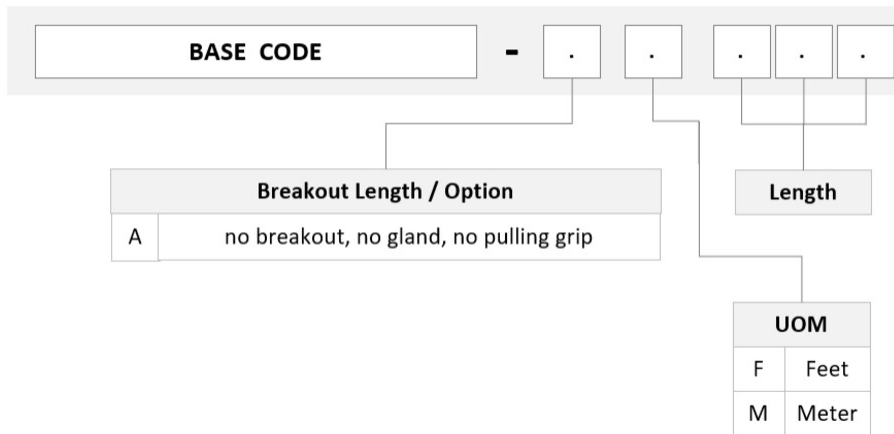

PPLUGGRLCUCH

Height	11 mm | 0.433 in
Width	131 mm | 5.157 in
Depth	170 mm | 6.693 in
Breakout Length, end B	0 in
Cable Assembly Length Range (m)	1 – 400
Cable Assembly Length Range (ft)	2 – 999

Ordering Tree

Optical Specifications

Fiber Mode	Singlemode
Fiber Type	OS2
Insertion Loss, maximum	0.6 dB

Environmental Specifications

Qualification Standards	IEC 61753-1 | TIA-568.3-D
Safety Standard	c-UL-us

Packaging and Weights

Packaging quantity	1

Regulatory Compliance/Certifications

Agency	Classification