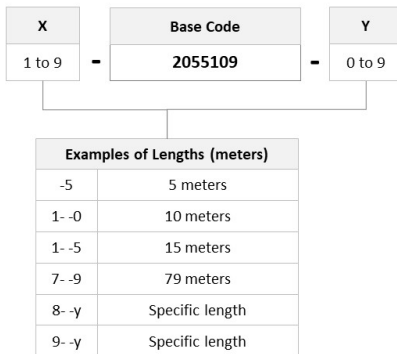

9-2055109-1

Optical Specifications

Fiber Mode Multimode
Fiber Type OM3, LazrSPEED®

Environmental Specifications

Environmental Space Low Smoke Zero Halogen (LSZH)

Packaging and Weights

Packaging quantity 1

Regulatory Compliance/Certifications

Agency	Classification
CHINA-ROHS	Above maximum concentration value
REACH-SVHC	Compliant as per SVHC revision on www.commscope.com/ProductCompliance
ROHS	Compliant/Exempted
UK-ROHS	Compliant/Exempted