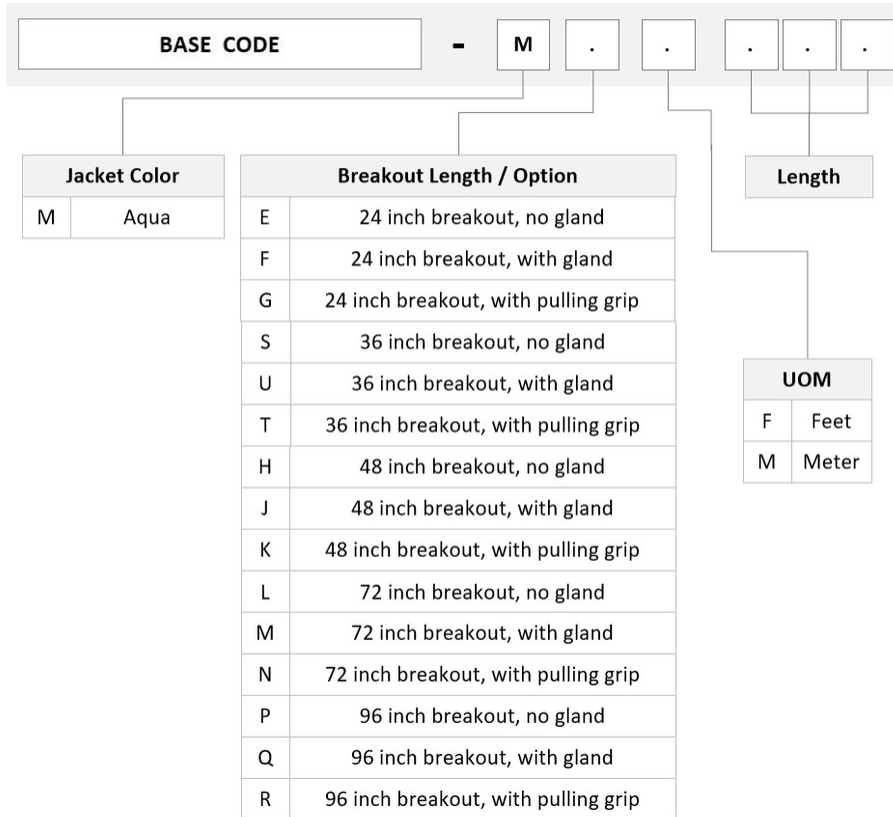

ULGQXQXBF

Cable Assembly Length Range (m) 3 – 999
Cable Assembly Length Range (ft) 10 – 999

Ordering Tree

Mechanical Specifications

Cable Retention Strength, maximum 11.24 lb @ 0 ° | 4.40 lb @ 90 °

Optical Specifications

Fiber Mode Singlemode
Fiber Type G.657.A2, TeraSPEED®

Environmental Specifications

Operating Temperature -10 °C to +60 °C (+14 °F to +140 °F)
Environmental Space Plenum