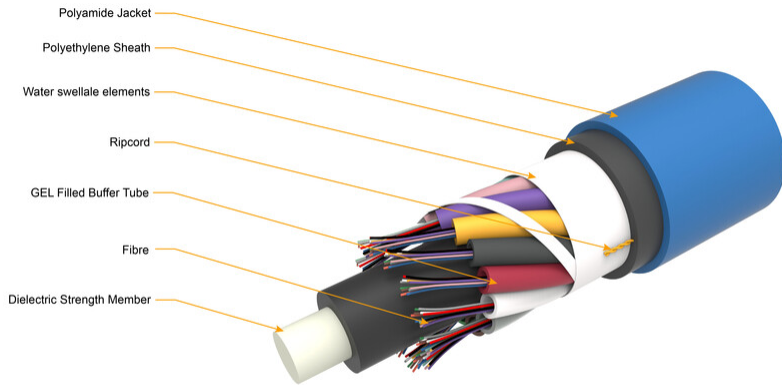

Outdoor Fiber Cable, 216-fiber, singlemode OS2, loose tube, blue

Product Classification

Regional Availability	Australia/New Zealand
Portfolio	CommScope®
Product Type	Fiber OSP cable
Product Series	O-LD

General Specifications

Cable Type	Loose tube
Subunit Type	Gel-filled
Jacket Color	Blue
Jacket Marking	Meters
Fibers per Subunit, quantity	6
Total Fiber Count	216

Dimensions

Diameter Over Jacket	8.9 mm 0.35 in
-----------------------------	------------------

Representative Image

Material Specifications

Jacket Material Nylon

Mechanical Specifications

Flex 25 cycles

Optical Specifications

Fiber Type OS2

Optical Specifications, Wavelength Specific