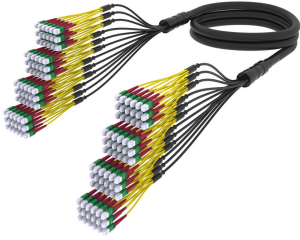

## Base Product

Ultra Low Loss (ULL) Singlemode 200um MPO24 (pinned) Pre-terminated Trunk Cable, 3456-Fiber, 12-Fiber Rollable Ribbon Indoor /Outdoor Central Tube, Low Smoke Zero Halogen (LSZH)/Riser

## Product Classification

<b>Regional Availability</b>	Asia   Australia/New Zealand   Europe   Latin America   Middle East /Africa   North America
<b>Portfolio</b>	CommScope®
<b>Product Type</b>	Fiber trunk cable assembly
<b>Product Brand</b>	SYSTIMAX ULL
<b>Ordering Note</b>	For additional jacket colors, please contact a CommScope Sales Representative   For lengths greater than 999 ft (304 m), orders must be in meters   Minimum length may vary based on cable configuration

## General Specifications

<b>Color, boot A</b>	Red
<b>Color, connector A</b>	Green
<b>Color, boot B</b>	Red
<b>Color, connector B</b>	Green
<b>Construction Type</b>	Rollable ribbon
<b>Furcation Color</b>	Yellow
<b>Interface, Connector A</b>	MPO-24/APC Male
<b>Interface, Connector B</b>	MPO-12/APC Male
<b>Jacket Color</b>	Black
<b>Polarity</b>	Method B Enhanced (ULL)
<b>Fibers per Subunit, quantity</b>	12
<b>Total Fibers, quantity</b>	3456