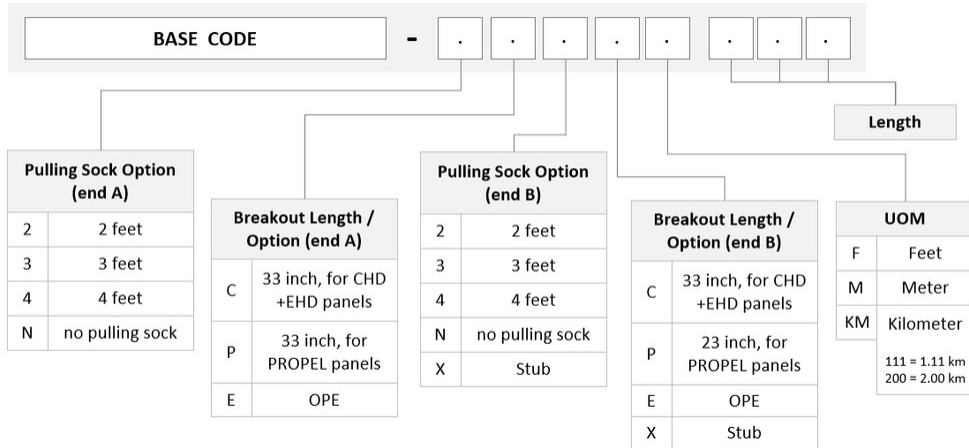

UJF2X2XS9

Cable Assembly Length Range (km) 1.00 – 2.00

Ordering Tree

Mechanical Specifications

Cable Retention Strength, maximum 11.24 lb @ 0 ° | 4.40 lb @ 90 °

Optical Specifications

Fiber Mode Singlemode

Fiber Type G.657.A2, TeraSPEED®

Environmental Specifications

Operating Temperature -10 °C to +60 °C (+14 °F to +140 °F)

Environmental Space Dual Rated LSZH/Riser

Packaging and Weights

Packaging Type Wood reel

Regulatory Compliance/Certifications

Agency **Classification**

ANATEL Compliant