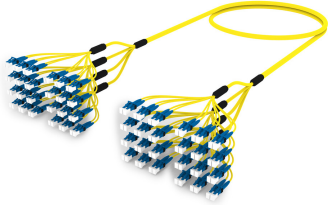

ALGLCLCCH

Base Product

Ultra Low Loss ULL TeraSPEED® LC/UPC to LC/UPC Ruggedized fanout Cable, 48-Fiber, Plenum, 12 fiber PmP 2.0 mm Dca, Method A

Product Classification

Regional Availability	Asia Australia/New Zealand Europe Latin America Middle East/Africa North America
Portfolio	CommScope®
Product Type	Ruggedized fanout
Product Brand	SYSTIMAX ULL
Ordering Note	For additional jacket colors, please contact a CommScope Sales Representative For lengths greater than 999 ft (304 m), orders must be in meters Minimum length may vary based on cable configuration

General Specifications

Color, boot A	Blue
Color, connector A	Blue
Color, boot B	Blue
Color, connector B	Blue
Construction Type	Stranded
Furcation Color	Yellow
Interface, Connector A	LC/UPC
Interface Feature, connector A	ULL
Interface, Connector B	LC/UPC
Interface Feature, connector B	ULL
Jacket Color	Yellow
Polarity	Method A
Fibers per Subunit, quantity	12
Total Fibers, quantity	48

Dimensions

Cable Assembly Length Range (m)	3 – 999
--	---------

ALGLCLCCH

Regulatory Compliance/Certifications

Agency	Classification
ANATEL	Compliant
CHINA-ROHS	Below maximum concentration value
ISO 9001:2015	Designed, manufactured and/or distributed under this quality management system
REACH-SVHC	Compliant as per SVHC revision on www.commscope.com/ProductCompliance
ROHS	Compliant
UK-ROHS	Compliant

Included Products

760249008	-	Fiber indoor cable, Plenum MPO Trunk, 48 fiber multi-unit with 12 fiber subunits, Singlemode G.
P-048-MP-8G1-F12YL/20T		657.A2/B2, Feet jacket marking, Yellow jacket color
860637435	-	LC/UPC Connector, Singlemode, Blue, Short Boot