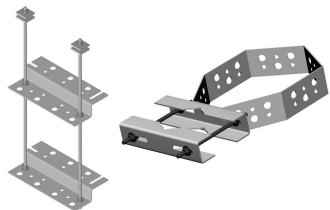

WGB-AND-MISC-CABLE-SUPPORTS

Base Product

Coaxial Cable Supports

ANDREW offers a full line of Cable Support products for Waveguide Bridge (WGB) applications, including:

- Star Supports
- Trapeze Kits
- Z-Brackets
- Cluster Support Brackets
- Standoff Brackets
- Universal Round Member Support Brackets

Product Classification

Product Type Coaxial cable support

Material Specifications

Material Type Hot dip galvanized steel