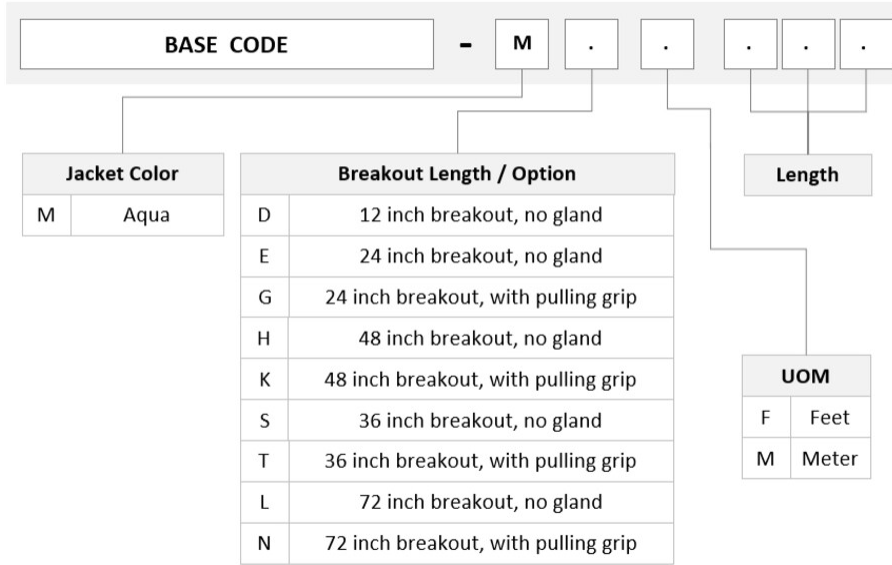

General Specifications

Connector A, quantity	6
Color, connector A	Black
Construction Type	Distribution, indoor
Interface, Connector A	LC/UPC
Interface, Connector B	LC/UPC
Jacket Color	Aqua
Total Fibers, quantity	6

Dimensions

Cable Assembly Length Range (m)	3 – 999
Cable Assembly Length Range (ft)	10 – 999

Ordering Tree

FSXLCUCW6

Mechanical Specifications

Cable Retention Strength, maximum 0.50 lb @ 0° | 0.50 lb @ 90°